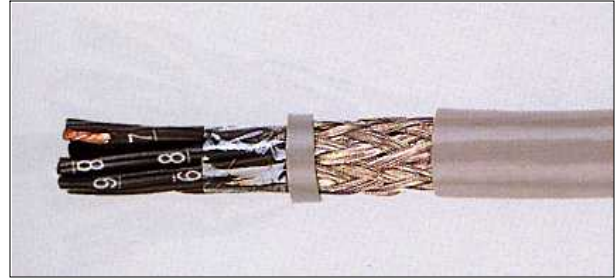

SCATTERGOOD & JOHNSON LTD

Certificate number 734/95

ELECTRICAL ENGINEERING AND FLUID CONTROL DISTRIBUTORS

- For use in all electrical systems in dry, damp or wet interiors.
- Especially used in industrial and/or EMC critical environments.
- May be installed outdoors only with UV protection.
- Used as measuring and control cables in tool machines, conveyor belts, production lines in factory automation.
- Silver-grey outer sheath of special PVC compound, wrapping of insulating plastic foil, screen braiding of tinned copper wire.
- Suitable for fixed or sporadic movement on/in machinery/appliances.
- Black cores numbered in white underlined to avoid confusion.
- Flame retardant (IEC 332.1)
- Voltage rating 300/500V.
- Manufactured to VDE specifications.

* No earth provided in 2 Core Cables.

Oskar Lapp

ÖLFLEX® CLASSIC 115 CY

Note : Each cable contains a green/yellow earth core. A 4 core cable consists of 3 numbered cores + a green/yellow earth core.

No. of cores	Conductor mm²	Lapp Cable Part No.	Outer cable diameter mm	Approx. Weight kg/100M	Part Number	Reel	Price
2*	0.5	1136752	5.9	4.5	CY2C/0.5/100/R	100M	£64.74
2*	0.75	1136802	6.3	5.6	CY2C/0.75/100/R	100M	£75.64
2*	1.0	1136852	6.6	8.4	CY2C/1.0/100/R	100M	£91.80
2*	1.5	1136902	7.2	9.7	CY2C/1.5/100/R	100M	£113.54
3	0.5	1136003	6.2	5.9	CY3C/0.5/100/R	100M	£77.14
3	0.75	1136103	6.6	7.0	CY3C/0.75/100/R	100M	£91.62
3	1.0	1136203	6.9	11.0	CY3C/1.0/100/R	100M	£107.22
3	1.5	1136303	7.8	12.5	CY3C/1.5/100/R	100M	£142.10
3	2.5	1136403	9.2	18.8	CY3C/2.5/100/R	100M	£206.28
4	0.5	1136004	6.6	8.3	CY4C/0.5/100/R	100M	£90.30
4	0.75	1136104	7.1	9.5	CY4C/0.75/100/R	100M	£106.72
4	1.0	1136204	7.4	13.0	CY4C/1.0/100/R	100M	£128.28
4	1.5	1136304	8.3	16.5	CY4C/1.5/100/R	100M	£171.74
4	2.5	1136404	10.0	23.6	CY4C/2.5/100/R	100M	£256.32
5	0.5	1136005	7.1	9.6	CY5C/0.5/100/R	100M	£103.78
5	0.75	1136105	7.8	15.5	CY5C/0.75/100/R	100M	£128.16
5	1.0	1136205	8.2	15.6	CY5C/1.0/100/R	100M	£160.68
5	1.5	1136305	9.0	19.3	CY5C/1.5/100/R	100M	£208.90
5	2.5	1136405	11.1	27.0	CY5C/2.5/100/R	100M	£302.70
7	0.5	1136007	7.8	13.6	CY7C/0.5/50/R	50M	£63.53
7	0.75	1136107	8.4	16.8	CY7C/0.75/50/R	50M	£81.09
7	1.0	1136207	8.9	19.2	CY7C/1.0/50/R	50M	£103.69
7	1.5	1136307	10.0	24.5	CY7C/1.5/50/R	50M	£132.53
7	2.5	1136407	12.0	34.0	CY7C/2.5/50/R	50M	£206.18
12	0.5	1136012	10.0	20.0	CY12C/0.5/50/R	50M	£99.36
12	0.75	1136112	11.0	23.2	CY12C/0.75/50/R	50M	£140.90
12	1.0	1136212	11.6	28.5	CY12C/1.0/50/R	50M	£166.54
12	1.5	1136312	13.3	36.5	CY12C/1.5/50/R	50M	£223.04
18	0.5	1136018	11.6	27.5	CY18C/0.5/50/R	50M	£138.67
18	0.75	1136118	12.8	31.5	CY18C/0.75/50/R	50M	£211.40
18	1.0	1136218	14.0	39.5	CY18C/1.0/50/R	50M	£258.22
18	1.5	1136318	15.7	55.3	CY18C/1.5/50/R	50M	£341.07
25	0.5	1136025	13.7	35.0	CY25C/0.5/50/R	50M	£194.82
25	0.75	1136125	15.1	43.5	CY25C/0.75/50/R	50M	£278.16
25	1.0	1136225	16.0	65.6	CY25C/1.0/50/R	50M	£345.76
25	1.5	1136325	18.0	73.4	CY25C/1.5/50/R	50M	£454.45
34	1.5	1136334	20.9	94.4	CY34C/1.5/50/R	50M	£645.35

Leeds Tel: 0113 243 0203	Sheffield Tel: 0114 243 1841	Gateshead Tel: 0191 460 2233	Manchester Tel: 0161 876 4337	Glasgow Tel: 0141 892 0166	Walsall Tel: 01922 403426
email: sales@scatts.co.uk			web: www.scatts.co.uk