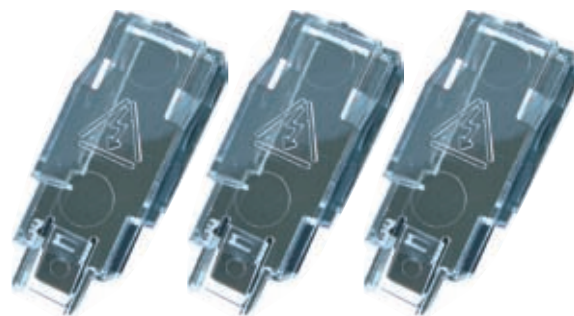

* Full range of accessories for use with Fuserbloc fuseswitches
* (see separate page for handles)

Socomec

Fuserbloc Terminal Shrouds

For 3 Pole Switches

Terminal Shrouds for use with Fuserbloc Switch Bodies				
Part Number	Frame Size	Current Rating (A)	Shroud	Pack Quantity
Integral with Switch	SIZE 0 SIZE 11 & 12	CD20 COMPACT +CD32 COMPACT 32 & 63	N/A	3
39983016	SIZE13 &13a SIZE 14	100 - 160 +CD200 COMPACT	TOP/BOTTOM	
39983025	SIZE15 & 16	200 - 400		
38983080	SIZE17	630 - 800		
38983120	SIZE18	1250		

For 4 Pole Switches

Terminal Shrouds for use with Fuserbloc Switch Bodies				
Part Number	Frame Size	Current Rating (A)	Shroud	Pack Quantity
Integral with Switch	SIZE 0 SIZE 11 & 12	CD20 COMPACT +CD32 COMPACT 32 & 63	N/A	4
39984016	SIZE13 &13a SIZE 14	100 - 160 +CD200 COMPACT	TOP/BOTTOM	
39984025	SIZE15 & 16	200 - 400		
38984080	SIZE17	630 - 800		
38984120	SIZE18	1250		