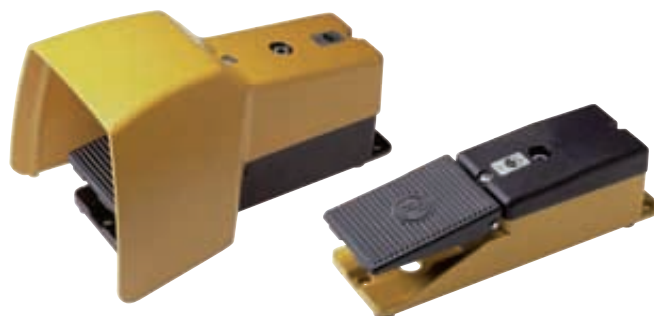

- * Die-cast aluminium construction
- * 4A switch rating
- * Ingress Protection IP65
- * Operating temperature -10°C to +60°C
- * Covered versions have large cover to enable use with safety footwear
- * CE Approval

Elektra Tailfingen

Single Pedal Foot Switches

M20 Conduit Entry

Single Pedal Open Foot Switches

Style	Part Number	Description	Operation	Contacts	Action
	31991004	Single Pedal	Momentary	2 N/O	Snap Action
	31991007	Single Pedal	Momentary	1 N/O + 1 N/C	
	31991002	Single Pedal	Latched	2 N/O	

Single Pedal Covered Foot Switches

Style	Part Number	Description	Operation	Contacts	Action
	31991010	Single Pedal	Momentary	2 N/O	Snap Action
	31991014	Single Pedal	Momentary	1 N/O + 1 N/C	
	31991021	Single Pedal	Momentary	2 N/O + 2 N/C	
	31991008	Single Pedal	Latched	2 N/O	
	31991012	Single Pedal	Latched	1 N/O + 1 N/C	

Elektra Tailfingen

Single Pedal Safety Foot Switches

- * Die-cast aluminium construction
- * 4A switch rating
- * Ingress Protection IP65
- * Operating temperature -10°C to +60°C
- * Three position operation - hold to run with reset after full-travel
- * CE Approval