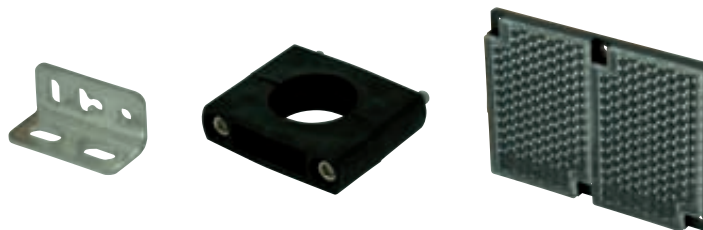

- * Simple and fast mounting solutions
- * Suitable for a wide range of Omron switches & sensors
- * CE Approval

Polarised Retro Reflectors

| Style | Part Number | Description | Size (mm) | Mounting Style |
|-------------------------------------------------------------------------------------|-------------|-------------|---------------|----------------|
|  | E39-R1 | Rectangular | 45.0 x 65.0 | 2 Hole |
| | E39-R1S | | 40.0 x 60.0 | |
| | E39-R2 | | 65.0 x 90.0 | |
| | E39-R3 | | 22.5 x 42.0 | Side Screw |
| | E39-R4 | | 14.0 x 23.0 | 2 Hole |
| | E39-R42 | | 51.4 x 60.0 | |
| | E39-R6 | | 40.0 x 52.0 | |
|  | E39-R7 | Circular | 84.0 Diameter | Single Hole |

Mounting Brackets

| Style | Part Number | Description | Sensor Size (mm) | Mounting Style |
|-------------------------------------------------------------------------------------|-------------|-----------------|------------------|----------------------|
|  | Y92E-B8 | M8 Shell Clamp | M8 | Any |
| | Y92E-B12 | M12 Shell Clamp | M12 | |
| | Y92E-B18 | M18 Shell Clamp | M18 | |
| | Y92E-B30 | M30 Shell Clamp | M30 | |
|  | E39-L43 | L-Shape | E3Z Range | Side Fixing |
| | E39-L44 | | | Rear Fixing |
| | E39-L104 | | | Surface Fixing |
| | E39-L116 | L-Shape | E3T-S Range | Surface Fixing |
| | E39-L117 | | | Rear Fixing |
| | E39-L119 | L-Shape | E3T-F Range | Rear Fixing |
| | E39-L120 | | | Side Fixing |
| | E39-L131 | L-Shape | E3G Long Range | Multi-Purpose Fixing |
| | E39-L132 | | | Rear Fixing |
| | E39-L139 | L-Shape | E3G Short Range | Surface Fixing |
| | E39-L140 | | | Surface Fixing |