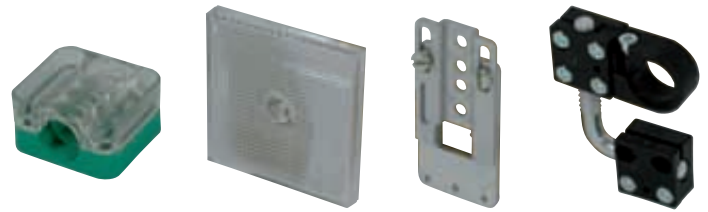

- * Simple and fast mounting solutions
- * Suitable for a wide range of Pepperl & Fuchs switches and sensors
- * CE Approval

Polarised Retro Reflectors

Style	Part Number	Description	Size (mm)	Mounting Style
	A25/113955	Circular	25	Adhesive
	S42/113943		42	M5 Stud
	C60/195295		60	Single Hole
	C110-2/113949		84	
	H50/123120	Square	50.9 x 50.9	Two Hole
	H85-2/185398		84.5 x 84.5	
	MH23/113953	Rectangular	23 x 13.8	
	H160/113945		60 x 18	
	H65/124382		65 x 32.5	
	H180/113951		180 x 40	

Mounting Brackets

Style	Part Number	Description	Sensor Size (mm)	Mounting Style
	BF5-30	Cylindrical Sensor Mounting Kit	M5 to M30	M5 to M30 Cylindrical Sensors
	BF8	M8 Shell Clamp	26 x 20 x 13	M8
	BF12	M12 Shell Clamp	36 x 30 x 17	M12
	BF18	M18 Shell Clamp	44 x 40 x 24	M18
	BF30	M30 Shell Clamp	56 x 40 x 34	M30
	MH04-2057	Adjustable Mounting Plate	100 x 40	Varikont
	MH04-2681		90 x 40	
	MH04-3742		54 x 30	
	SM8	Cable Support	M8	M8
	SM12		M12	M12
	SM18		M18	M18
	SM30		M30	M30
	OMHMLV11/044365	L-Shape	80 x 30 x 20	MLV11
	OMH/115150		26.5 x 30 x 20.5	MLV12
	OMH4-4950		Swivel Style	Varikont-M
	OMH-MLV11-K	Dove Tail Clamp	20 x 8.5	MLV11/MLV12