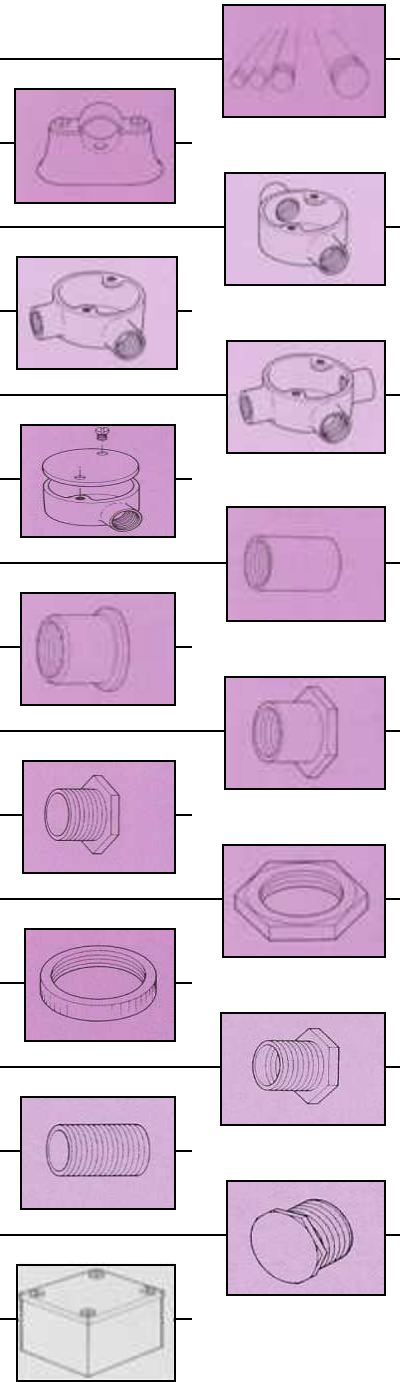

Part No.	Price	Description
316-20MM-CL	P.O.A.	20mm St. Steel Conduit (3 Metre Length)
316-25MM-CL	P.O.A.	25mm St. Steel Conduit (3 Metre Length)
316-20MM-DS	P.O.A.	20mm St. Steel Distance Saddle
316-25MM-DS	P.O.A.	25mm St. Steel Distance Saddle
316-20MM-SB	P.O.A.	20mm St. Steel Through Box (Complete with Lid & Screws)
316-25MM-SB	P.O.A.	25mm St. Steel Through Box (Complete with Lid & Screws)
316-20MM-AB	P.O.A.	20mm St. Steel Angle Box (Complete with Lid & Screws)
316-25MM-AB	P.O.A.	25mm St. Steel Angle Box (Complete with Lid & Screws)
316-20MM-TB	P.O.A.	20mm St. Steel Tee Box (Complete with Lid & Screws)
316-25MM-TB	P.O.A.	25mm St. Steel Tee Box (Complete with Lid & Screws)
316-20MM-EB	P.O.A.	20mm St. Steel End Box (Complete with Lid & Screws)
316-25MM-EB	P.O.A.	25mm St. Steel End Box (Complete with Lid & Screws)
316-20MM-SC	P.O.A.	20mm St. Steel Straight Coupler
316-25MM-SC	P.O.A.	25mm St. Steel Straight Coupler
316-20MM-FC	P.O.A.	20mm St. Steel Flange Coupler
316-25MM-FC	P.O.A.	25mm St. Steel Flange Coupler
316-20MM-FB	P.O.A.	20mm St. Steel Female Bush
316-25MM-FB	P.O.A.	25mm St. Steel Female Bush
316-20MM-MB	P.O.A.	20mm St. Steel Male Bush
316-25MM-MB	P.O.A.	25mm St. Steel Male Bush
316-20MM-LN	P.O.A.	20mm St. Steel Locknut
316-25MM-LN	P.O.A.	25mm St. Steel Locknut
316-20MM-LR	P.O.A.	20mm St. Steel Lockring
316-25MM-LR	P.O.A.	25mm St. Steel Lockring
316-20MM-SP	P.O.A.	20mm St. Steel Stop Plug
316-25MM-SP	P.O.A.	25mm St. Steel Stop Plug
316-20MM-NS	P.O.A.	20mm St. Steel Short Nipple
316-25MM-NS	P.O.A.	25mm St. Steel Short Nipple
316-25MM-20MM	P.O.A.	25mm-20mm St. Steel Reducer
316-JTB-01	P.O.A.	100mmH x 100mmW x 50mmD St. Steel Plain Box