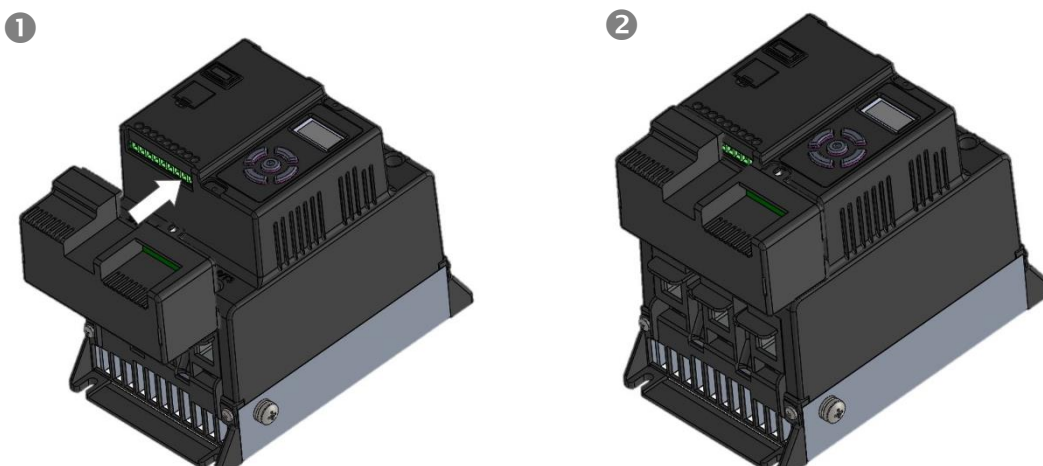

VMX-agility[™]

VMX-AGY-020, VMX-AGY-021 POWER SUPPLY UNIT

MAN-AGY-017-V02

Power Supply (VMX-AGY-020/VMX-AGY-021)

VMX-AGY-020/VMX-AGY-021 is a dedicated mains power supply for the agility soft start. In addition to allowing for mains control voltage operation, the power supply also allows for mains voltage digital control (D1/D2).

Refer also to VMX-agility Quick Start Guide MAN-AGY-014 for use with appropriate Agility model.

Fitting

Ensure terminals 24V, 0V, COM, D1 and D2 are fully open before installing power supply as shown below:

Tighten terminals 24V, 0V, COM, D1 and D2

When the VMX-AGY-020/VMX-AGY-021 installation is complete, control supply, D1 and D2 are provided on the power supply rather than the agility main unit

Connections