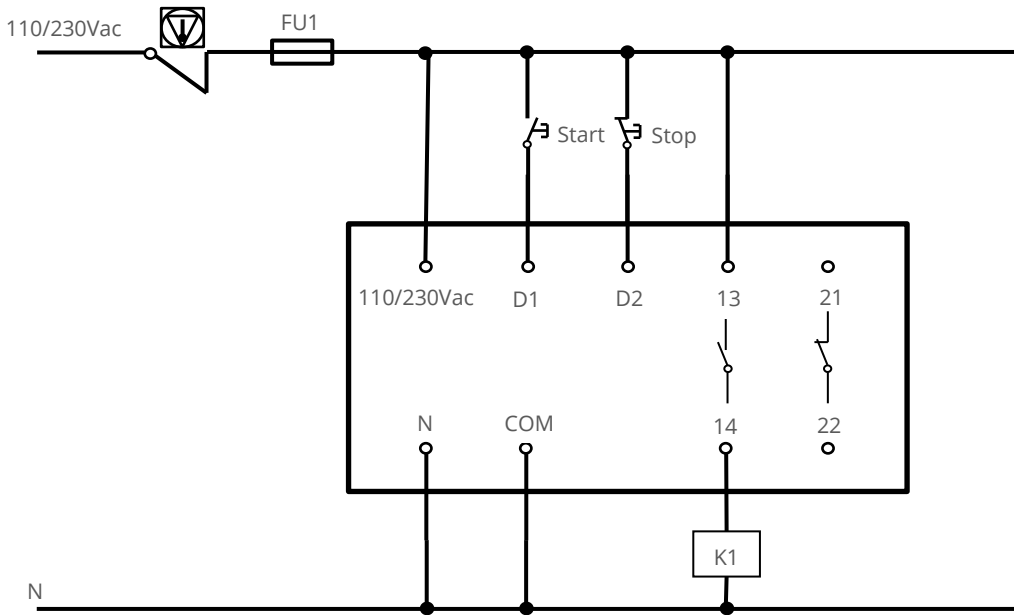

3-Wire Control Using VMX-AGY-020/VMX-AGY-021

2-Wire Control Using VMX-AGY-020/VMX-AGY-021