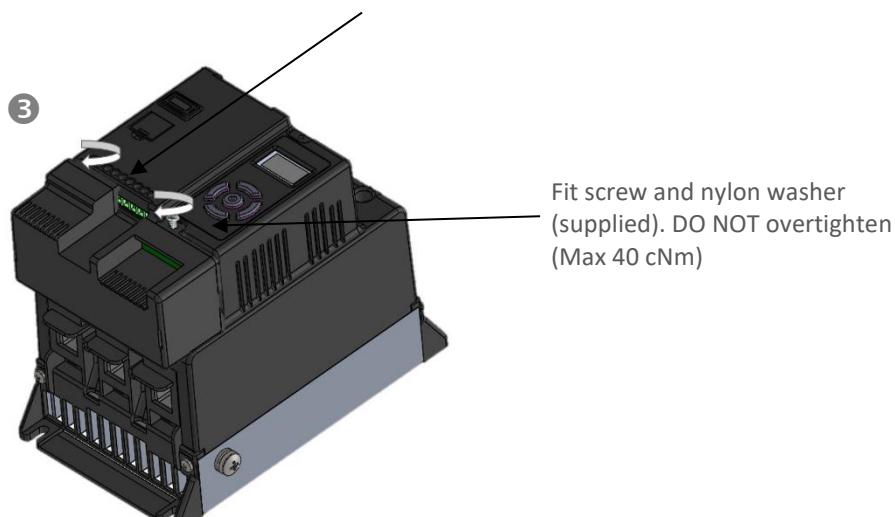

VMX-agility[™]

VMX-AGY-020, VMX-AGY-021 POWER SUPPLY UNIT

MAN-AGY-017-V02

Power Supply (VMX-AGY-020/VMX-AGY-021)

VMX-AGY-020/VMX-AGY-021 is a dedicated mains power supply for the agility soft start. In addition to allowing for mains control voltage operation, the power supply also allows for mains voltage digital control (D1/D2).

Refer also to VMX-agility Quick Start Guide MAN-AGY-014 for use with appropriate Agility model.

Fitting

Ensure terminals 24V, 0V, COM, D1 and D2 are fully open before installing power supply as shown below:

Tighten terminals 24V, 0V, COM, D1 and D2

When the VMX-AGY-020/VMX-AGY-021 installation is complete, control supply, D1 and D2 are provided on the power supply rather than the agility main unit

Connections