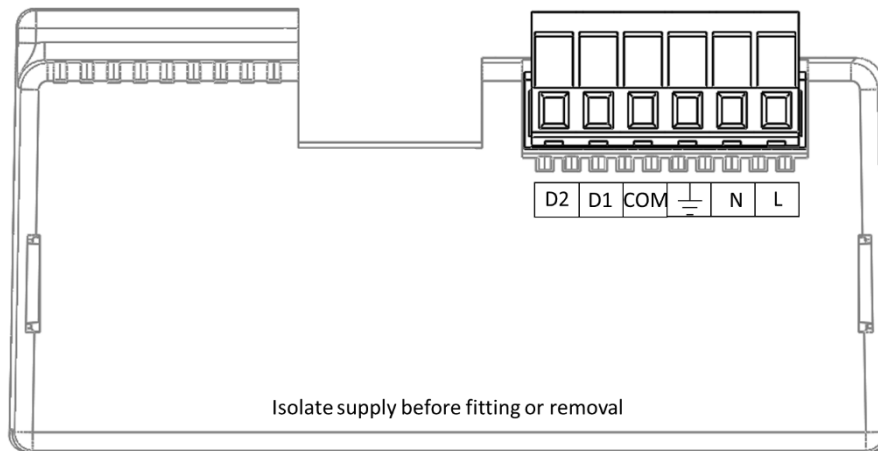

Refer also to VMX-agility Quick Start Guide MAN-AGY-014 for use with appropriate Agility model.

Fitting

Ensure terminals 24V, 0V, COM, D1 and D2 are fully open before installing power supply as shown below:

Tighten terminals 24V, 0V, COM, D1 and D2

When the VMX-AGY-020/VMX-AGY-021 installation is complete, control supply, D1 and D2 are provided on the power supply rather than the agility main unit

Connections