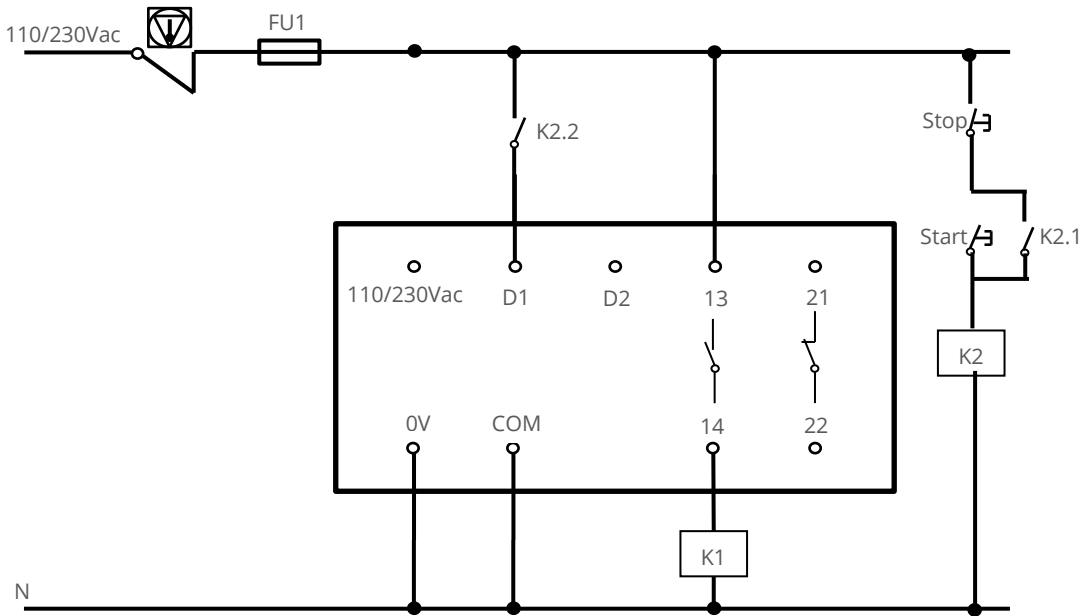

2-Wire Control Using VMX-AGY-020/VMX-AGY-021