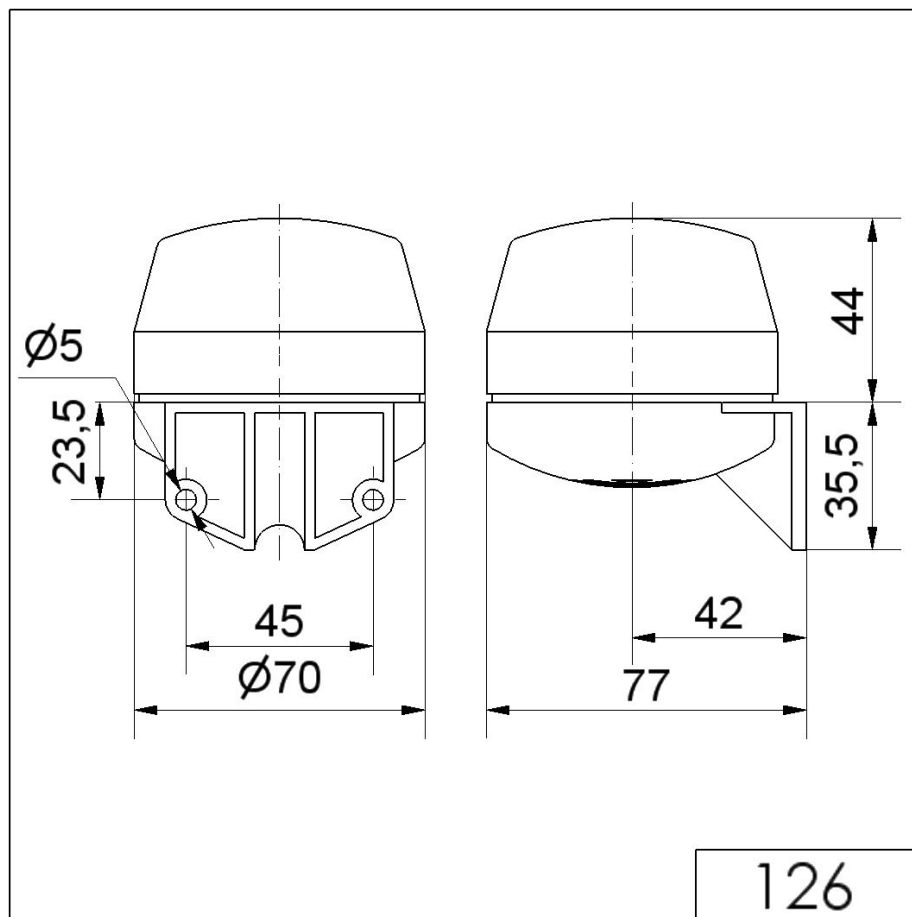

Midi Horns and Sirens / Electronic Multi-Tone Sounders 126

Multi-t.sounder WM 4 tne 12-24VDC GY

DRAWING

For additional installation and mounting information, refer to the appropriate user guide at www.werma.com. This printed copy is for information only and is subject to alteration.