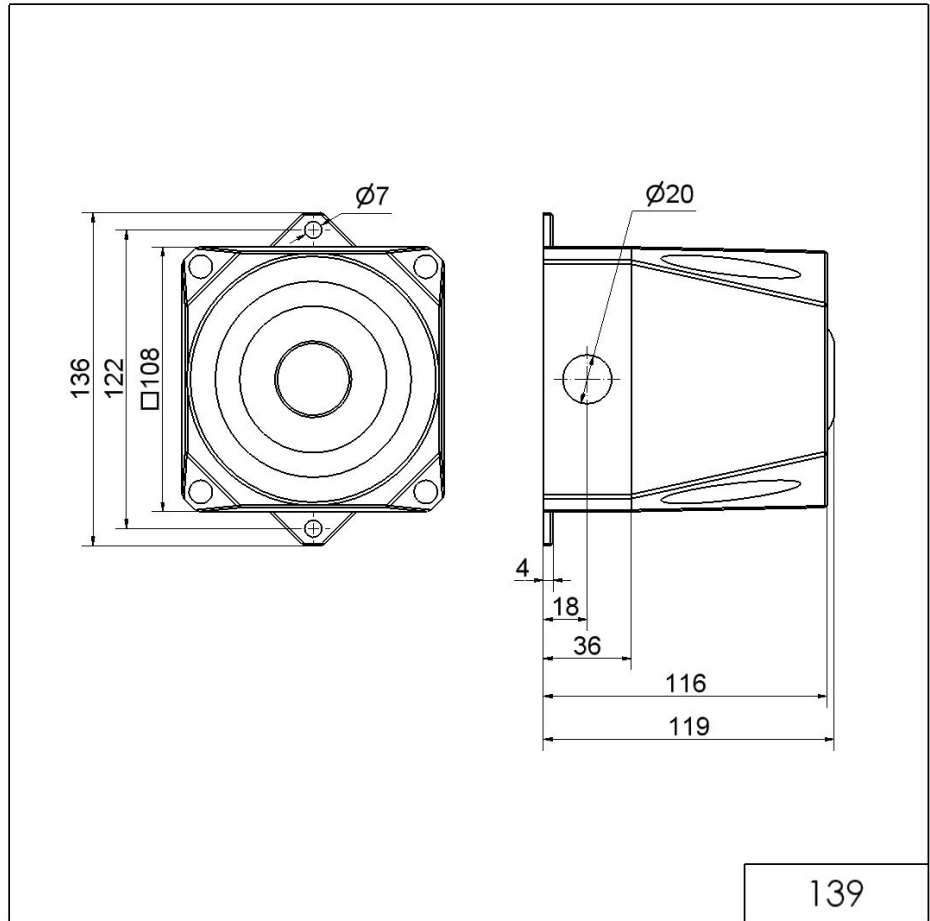

Horns and Sirens / Heavy-Duty multi-tone sounder
Multi-t.sounder WM 32 tne 9-60VDC RD

DRAWING

139

For additional installation and mounting information, refer to the appropriate user guide at www.werma.com. This printed copy is for information only and is subject to alteration.