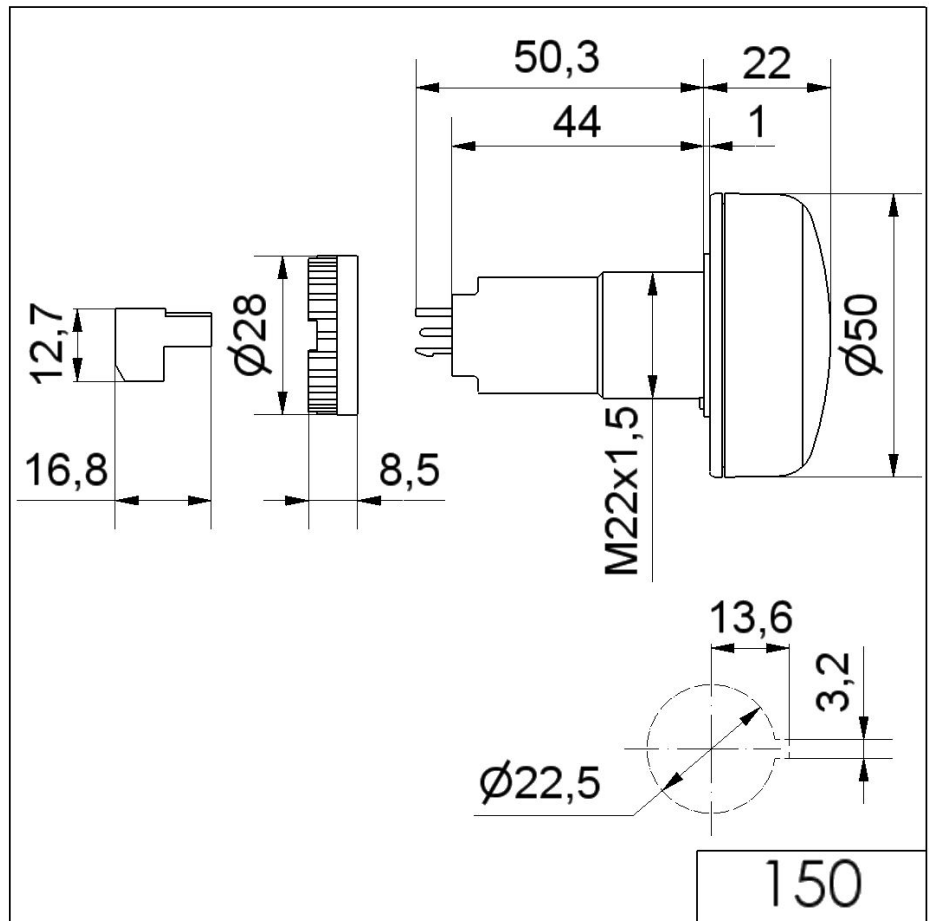

Installation / LED/Buzzer 150

LED Buzzer EM Contin. tone 24VDC YE

DRAWING

! For additional installation and mounting information, refer to the appropriate user guide at www.werma.com. This printed copy is for information only and is subject to alteration.