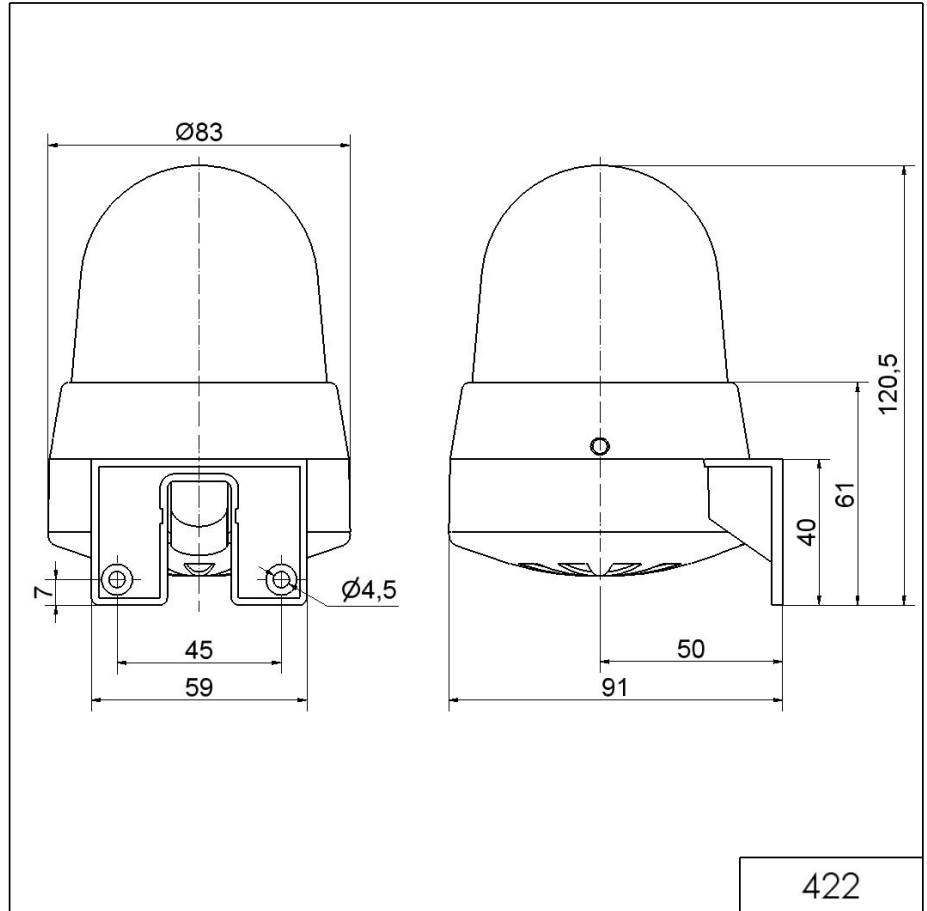

Mini / LED/Multi-Tone Sounder 422

**LED Multi-tone S. WM 8 tne 24VAC/DC RD**

Part No.: 422.120.75

MECHANICAL DATA	
Height	121 mm
Diameter	83 mm
Materials	PC
Dome colour	Red
Housing colour	Grey
Protection category	IP65
Connection	Screw terminals
cross-sectional area maximum	1,50mm <sup>2</sup> / 16AWG
Cable entry	Membrane grommet
Cable entry minimum	d = 1 mm
Cable entry maximum	d = 9 mm
Tension relief	Pull-out protection
Type of fixing	Wall mounting
Service life optical	50,000 h maximum
Acoustic service life	5,000 h minimum
Working temperature minimum	-20°C
Working temperature maximum	+50°C
Weight with packaging	166 g
Product weight	130 g
ELECTRICAL DATA	
Operating voltage	24V
Operating voltage type	AC/DC
Operating voltage type	50Hz
Operating voltage tolerance	+/- 10%
Rated operational voltage	24 VDC
Rated operational current	80 mA
Rated inrush current	500 mA
Protection class	Protection class 2
Pollution degree	3
OPTICAL DATA	
Light source	LED
Light colour	Red
Optical signal image	Permanent
ACUSTICAL DATA	
Volume/dB(max) at 1m distance	109,0 dB (A)
Acoustic signal image	Multi-tone

Mini / LED/Multi-Tone Sounder 422

**LED Multi-tone S. WM 8 tone 24VAC/DC RD**

Number of tones	8 tone
-----------------	--------

**DRAWING**

! For additional installation and mounting information, refer to the appropriate user guide at [www.werma.com](http://www.werma.com). This printed copy is for information only and is subject to alteration.