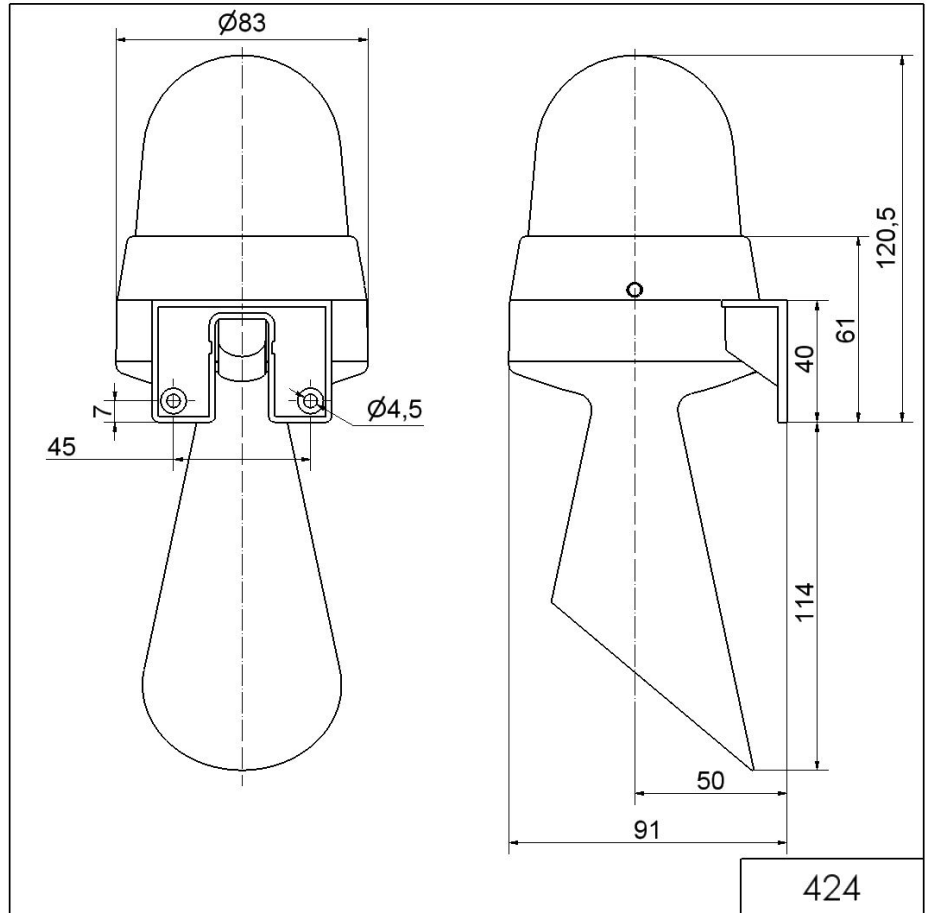

Mini / LED/Horn 424

LED Horn WM Contin. tone 24VAC/DC RD

Audio frequency	110 Hz

DRAWING

! For additional installation and mounting information, refer to the appropriate user guide at www.werma.com. This printed copy is for information only and is subject to alteration.