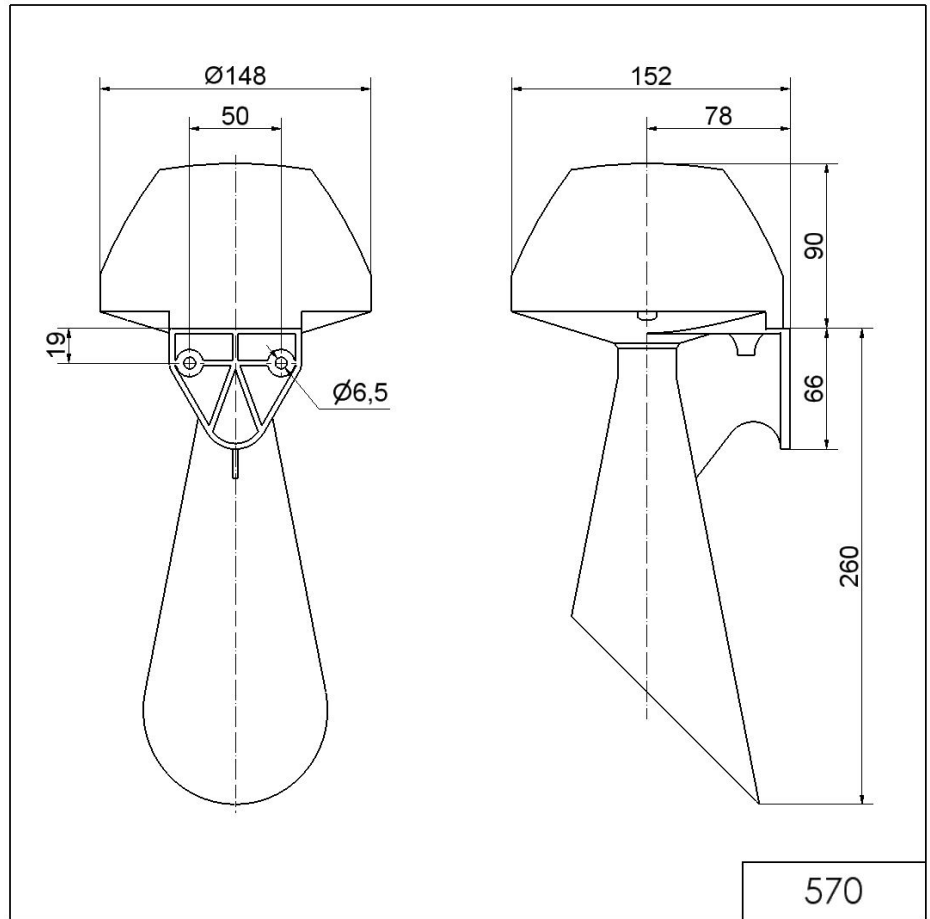

Midi Horns and Sirens / Signal Horn 570

Signal horn WM Contin. tone 230VAC GY

DRAWING

! For additional installation and mounting information, refer to the appropriate user guide at www.werma.com. This printed copy is for information only and is subject to alteration.