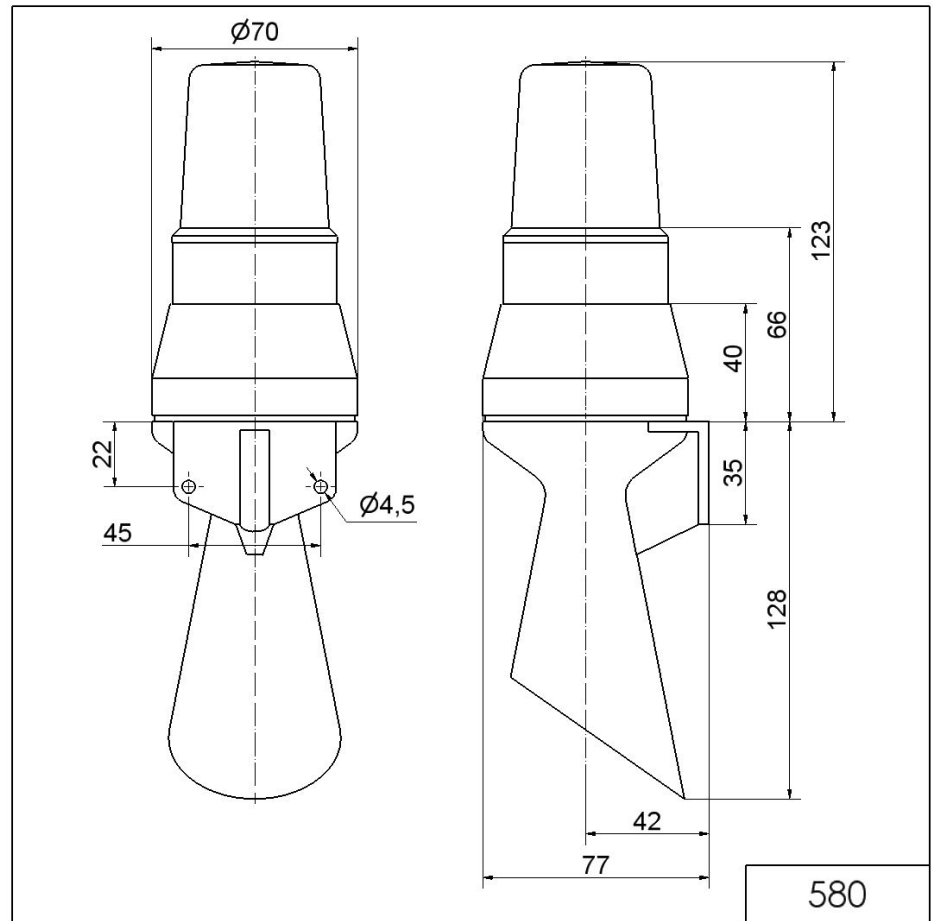

Mounting Model / Horn/Light Combination 580
Horn/Light WM Contin. tone 24VDC RD

DRAWING

For additional installation and mounting information, refer to the appropriate user guide at www.werma.com. This printed copy is for information only and is subject to alteration.