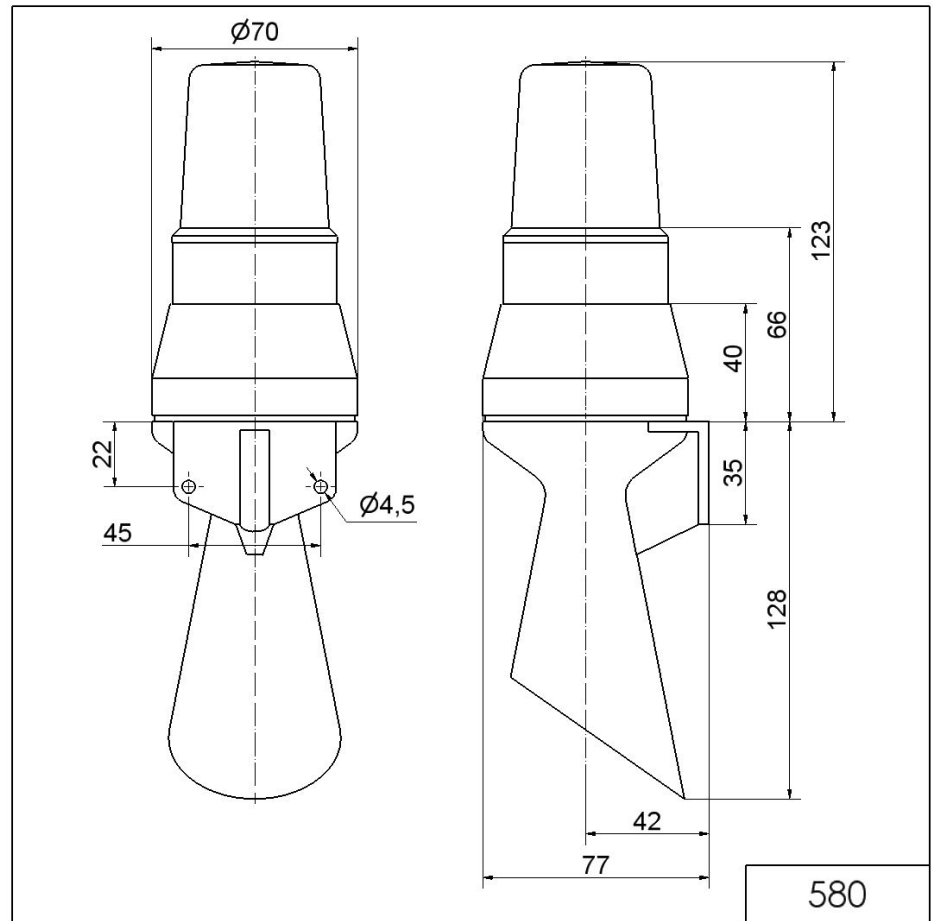

Mounting Model / Horn/Light Combination 580
Horn/Light WM Contin. tone 24VDC YE

DRAWING

! For additional installation and mounting information, refer to the appropriate user guide at www.werma.com. This printed copy is for information only and is subject to alteration.