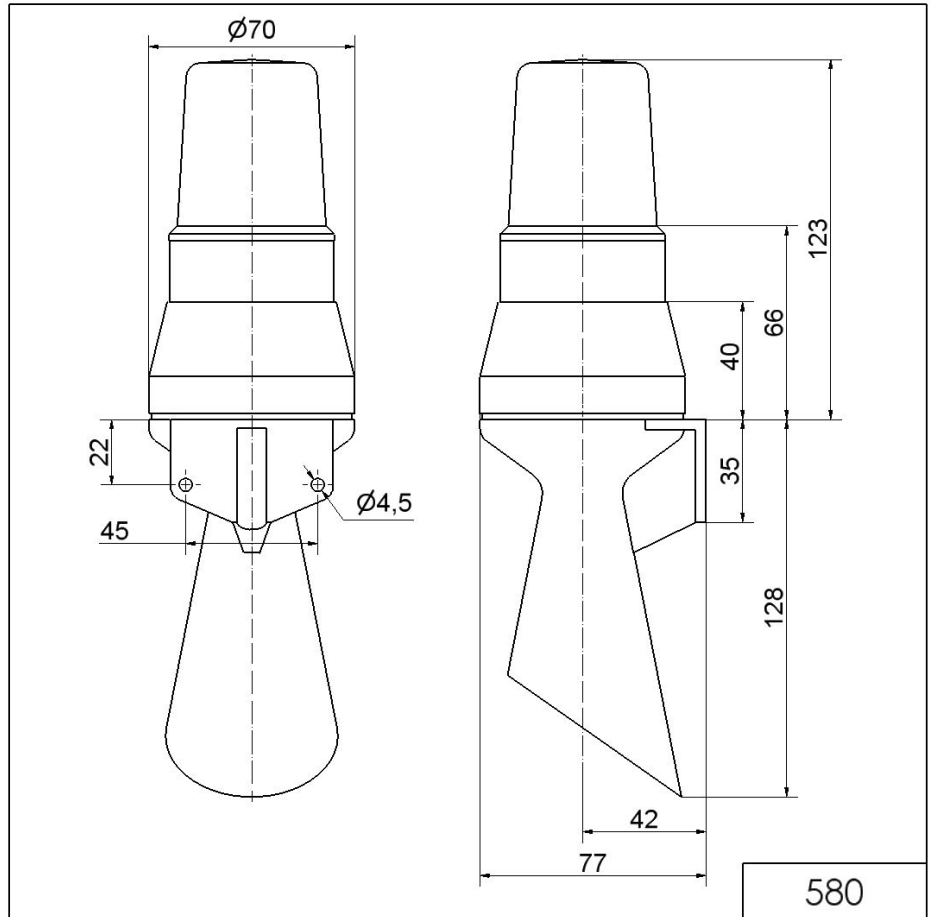

Mounting Model / Horn/Light Combination 580
Horn/Light WM Contin. tone 230VAC YE

Audio frequency	600 Hz

DRAWING

! For additional installation and mounting information, refer to the appropriate user guide at www.werma.com. This printed copy is for information only and is subject to alteration.