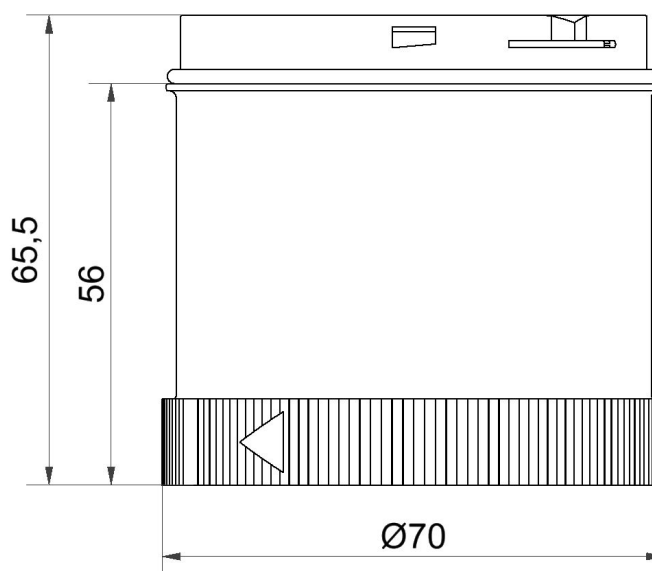

KombiSIGN 71 / Permanent Beacon 641

Perm. light element 12-230VAC/DC RD

DRAWING

For additional installation and mounting information, refer to the appropriate user guide at www.werma.com. This printed copy is for information only and is subject to alteration.