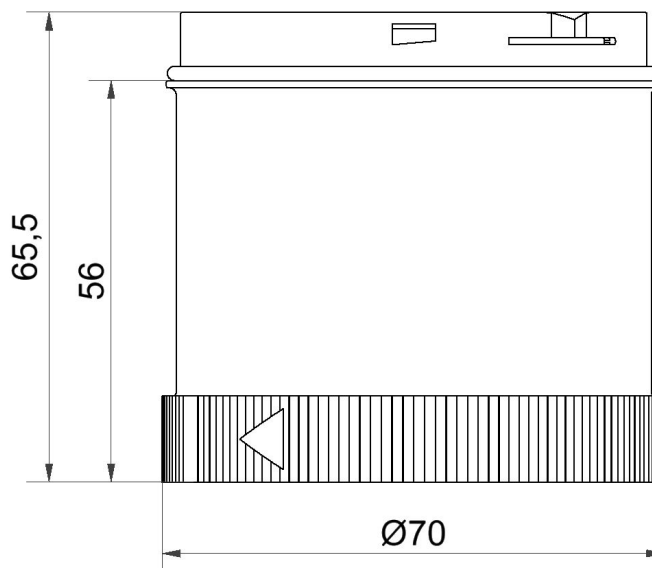

KombiSIGN 71 / Permanent Beacon 641

Perm. light element 12-230VAC/DC GN

DRAWING

For additional installation and mounting information, refer to the appropriate user guide at www.werma.com. This printed copy is for information only and is subject to alteration.