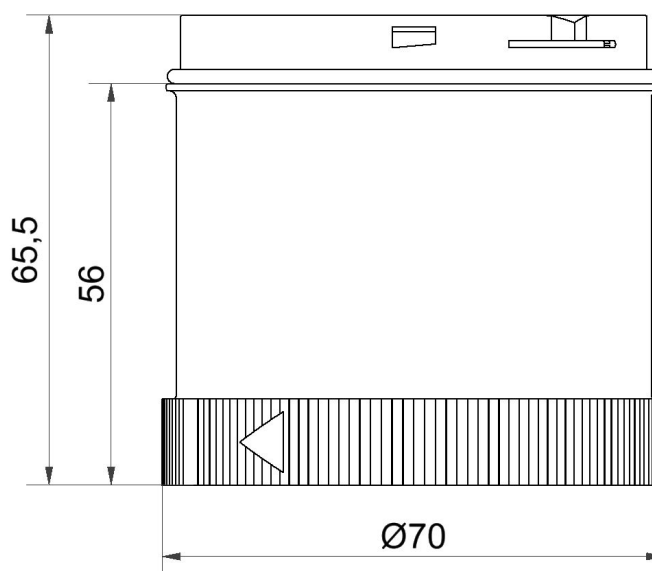

KombiSIGN 71 / Permanent Beacon 641

Perm. light element 12-230VAC/DC YE

DRAWING

For additional installation and mounting information, refer to the appropriate user guide at www.werma.com. This printed copy is for information only and is subject to alteration.