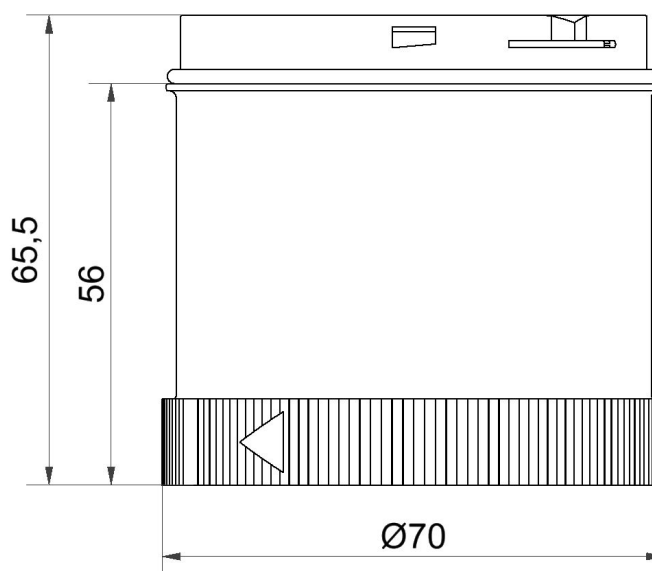

KombiSIGN 71 / Permanent Beacon 641

Perm. light element 12-230VAC/DC BU

DRAWING

For additional installation and mounting information, refer to the appropriate user guide at www.werma.com. This printed copy is for information only and is subject to alteration.