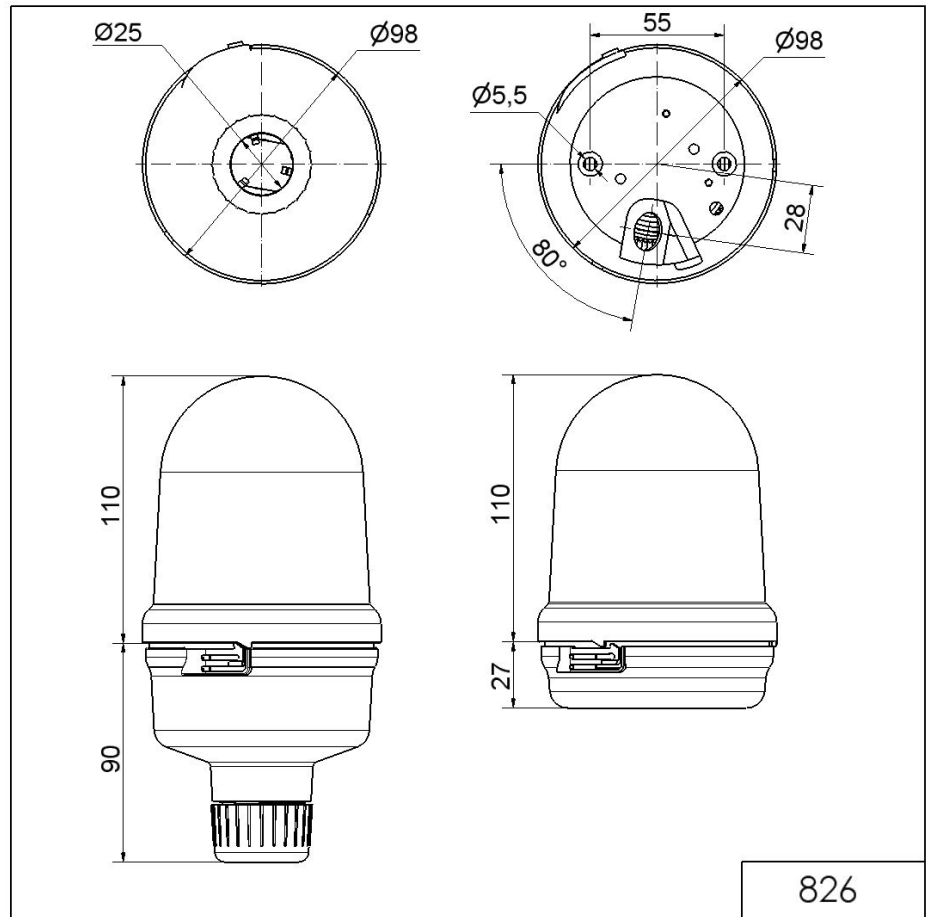

Midi free-standing Beacons / Permanent Light 826
Permanent Beacon BM 12-230VAC/DC YE

DRAWING

! For additional installation and mounting information, refer to the appropriate user guide at www.werma.com. This printed copy is for information only and is subject to alteration.