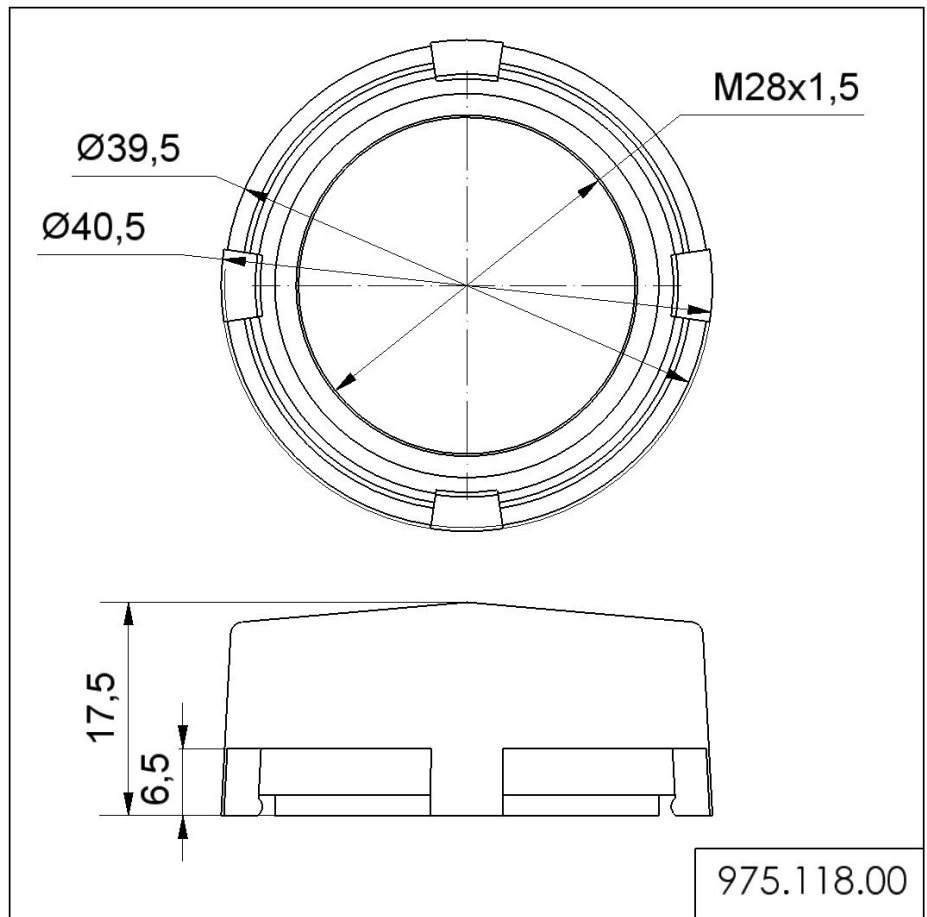

DRAWING

! For additional installation and mounting information, refer to the appropriate user guide at www.werma.com. This printed copy is for information only and is subject to alteration.