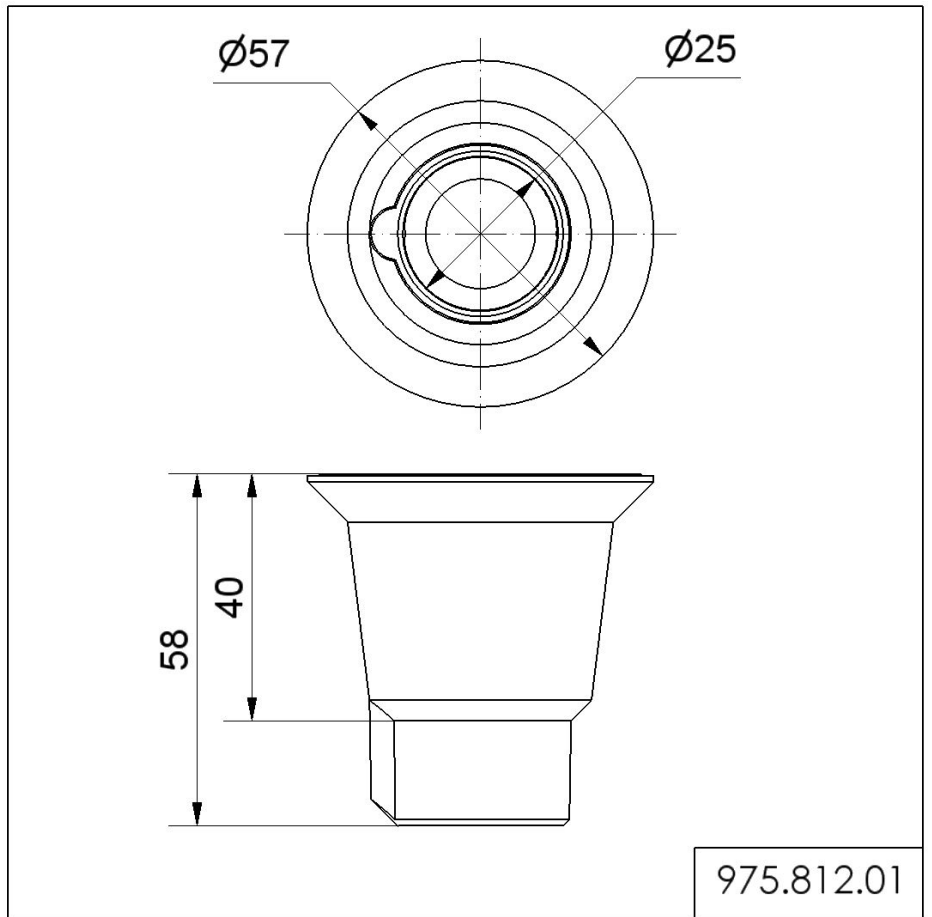

LED Beacon 801 / Accessories

Tube adapter BK

Part No.: 975.812.01

MECHANICAL DATA

Height	58 mm
Diameter	57 mm
Materials	PA-GF
Housing colour	Black
Weight with packaging	21 g
Product weight	21 g

DRAWING

! For additional installation and mounting information, refer to the appropriate user guide at www.werma.com. This printed copy is for information only and is subject to alteration.