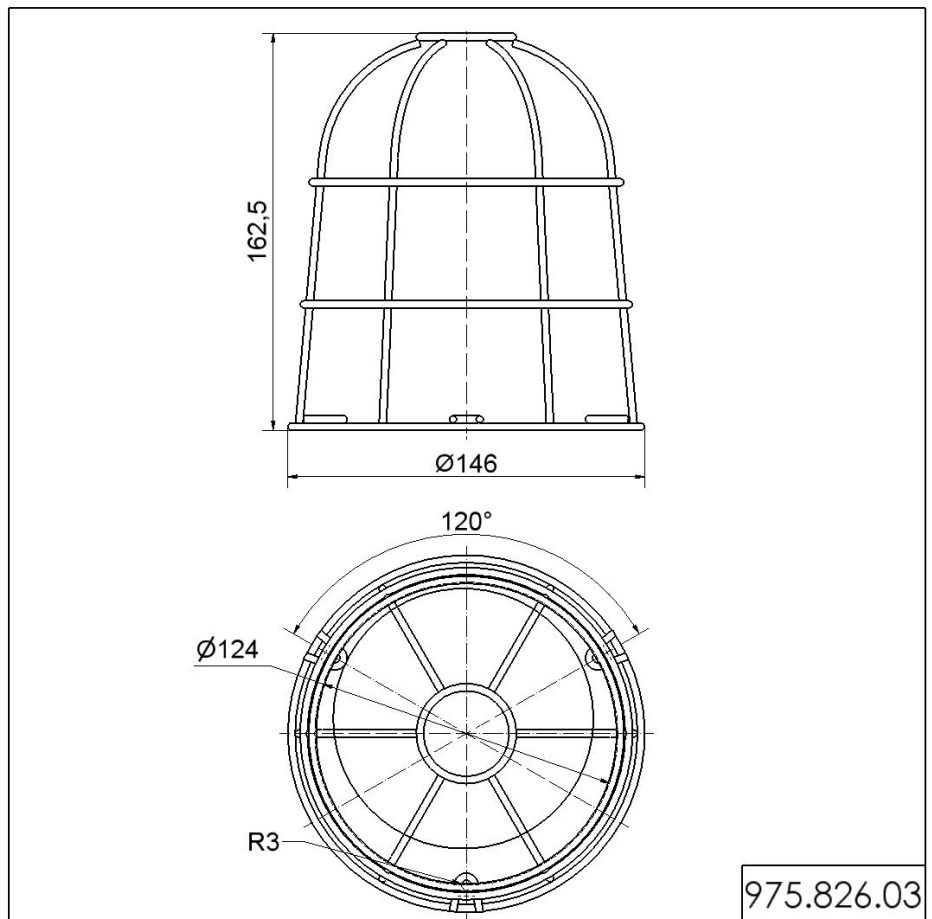

Permanent Light 805 / Accessories
Wire guard SR

Part No.: 975.826.03

MECHANICAL DATA

Height	163 mm
Diameter	146 mm
Materials	Steel
Housing colour	Silver
Weight with packaging	136 g
Product weight	136 g

DRAWING