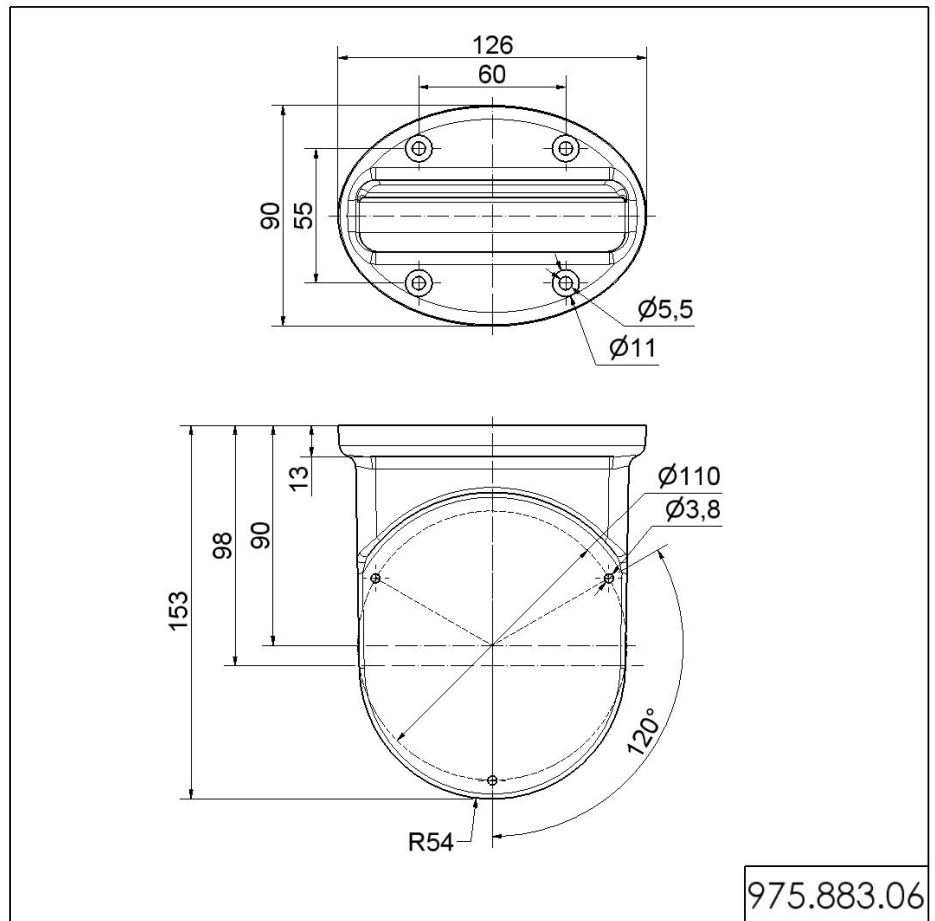

LED-Permanent Light 280 / Accessories
Bracket BK

Part No.: 975.883.06

MECHANICAL DATA

Length	153 mm
Width	126 mm
Height	90 mm
Materials	PC/ABS
Housing colour	Black
Weight with packaging	146 g
Product weight	146 g

DRAWING

! For additional installation and mounting information, refer to the appropriate user guide at www.werma.com. This printed copy is for information only and is subject to alteration.