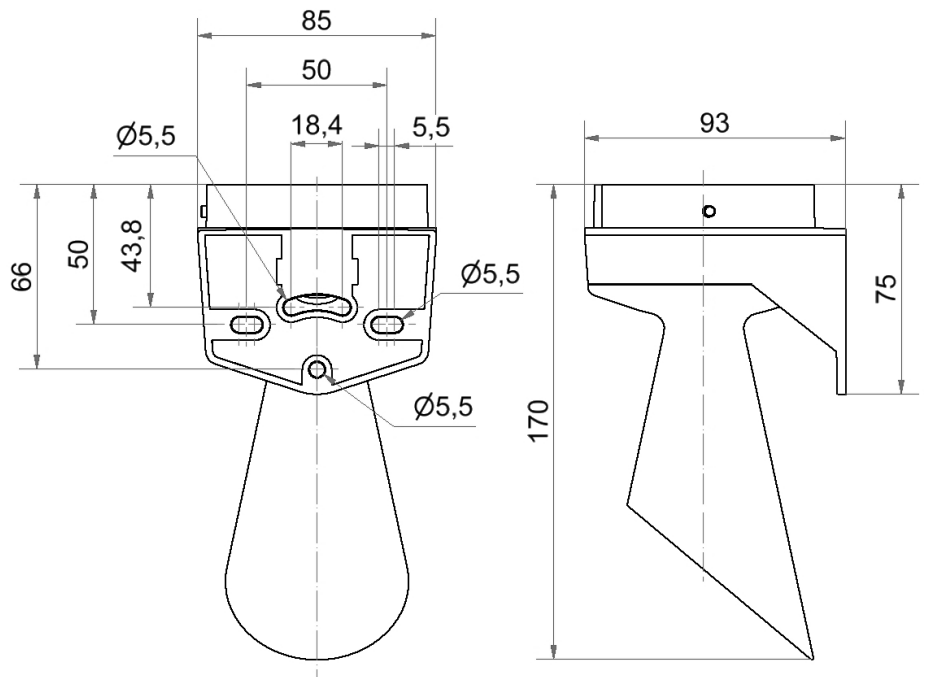

EvoSIGNAL / EvoSIGNAL Accessories

Midi Horn Bracket WM GY

Part No.: 261.700.03

RoHS

MECHANICAL DATA	
Length	93 mm
Width	85 mm
Height	170 mm
Materials	PC/ABS
Housing colour	Grey
Protection category	IP66
Cable entry	Membrane grommet
Cable entry maximum	d = 9 mm
Type of fixing	Wall mounting
Working temperature minimum	-30°C
Working temperature maximum	+60°C
Weight with packaging	136 g
Product weight	136 g

ELECTRICAL DATA	
Pollution degree	3

DRAWING

! For additional installation and mounting information, refer to the appropriate user guide at www.werma.com. This printed copy is for information only and is subject to alteration.