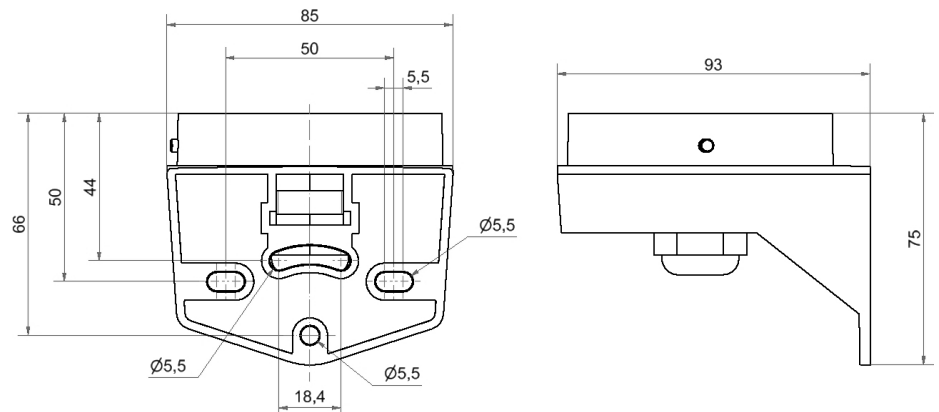

EvoSIGNAL / EvoSIGNAL Accessories

**Midi Bracket Cable Gland WM GY**

Part No.: 261.700.06

RoHS

**MECHANICAL DATA**

Length	93 mm
Width	85 mm
Height	75 mm
Materials	PC/ABS
Housing colour	Grey
Protection category	IP66
Cable entry	Screwed cable gland
Cable entry minimum	d = 8 mm
Cable entry maximum	d = 12 mm
Tension relief	Present (conforms to VDI)
Type of fixing	Wall mounting
Working temperature minimum	-30°C
Working temperature maximum	+60°C
Weight with packaging	87 g
Product weight	87 g

**ELECTRICAL DATA**

Pollution degree	3
------------------	---

**DRAWING**

For additional installation and mounting information, refer to the appropriate user guide at [www.werma.com](http://www.werma.com). This printed copy is for information only and is subject to alteration.