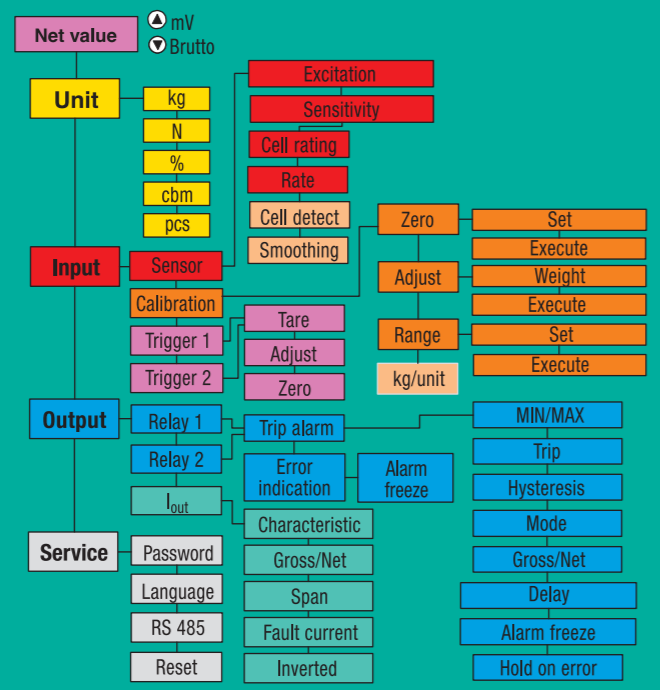

PEPPERL+FUCHS

Operator card KF**-WAC2-**1.D