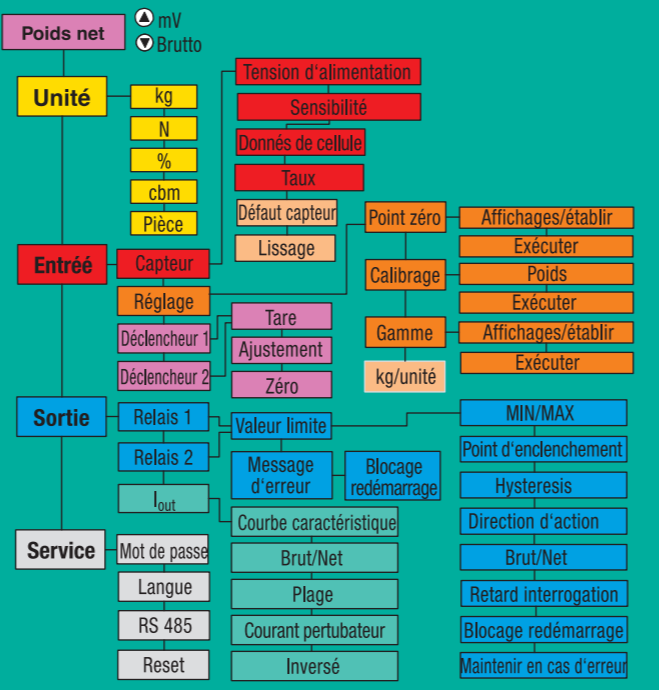

PEPPERL+FUCHS

Instructions KF**-WAC2-**1.D