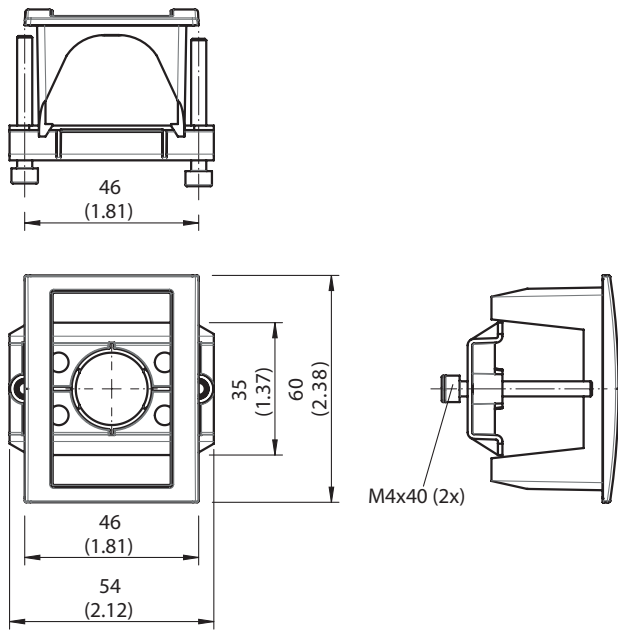

## Detailed technical data

### Technical specifications

<b>Accessory group</b>	Terminal and alignment brackets
<b>Accessory family</b>	Terminal brackets
<b>Material</b>	Panel-mounting frame and mounting element: polycarbonate, screws: steel, zinc-coated
<b>Description</b>	Switch panel installation kit, for installation of the PAC50 pressure switch in a switch panel. Maximum thickness of switch panel 5 mm.

Dimensional drawing (Dimensions in mm (inch))