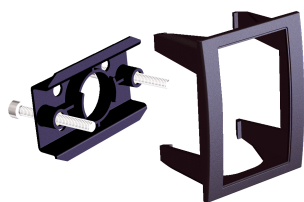

## Ordering information

Type	Part no.
BEF-MA-CTRLPS-PAC5	2069200

Other models and accessories → [www.sick.com/](http://www.sick.com/)

### Technical specifications

<b>Accessory group</b>	Terminal and alignment brackets
<b>Accessory family</b>	Terminal brackets
<b>Material</b>	Panel-mounting frame and mounting element: polycarbonate, screws: steel, zinc-coated
<b>Description</b>	Switch panel installation kit, for installation of the PAC50 pressure switch in a switch panel. Maximum thickness of switch panel 5 mm.