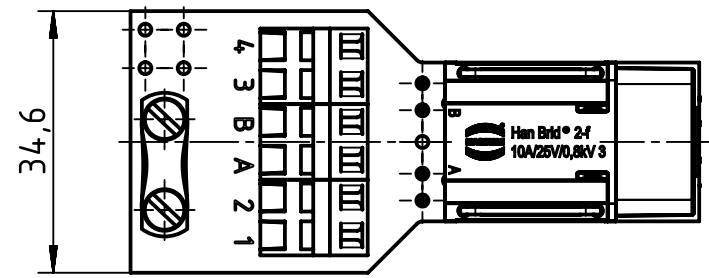

1 2 3 4 5 6

A
B
C
D

	All Dimensions in mm Original Size DIN A4	Scale 1:1		Free size tol.		Ref.	
		Created by RULLKOETTER		Inspected by BERGHORN		Standardisation RUETERA	
	All rights reserved Department EL PD - DE	Title Han Brid-Wandd.+ Cu-B. Bu-c(G) WagoKlemm		State Final Release		Doc-Key / ECM-Nr. 100132504/UGD/005/C 500000138188	
		HARTING Electric GmbH & Co. KG D-32339 Espelkamp		Type TB		Number 09 12 006 2795	