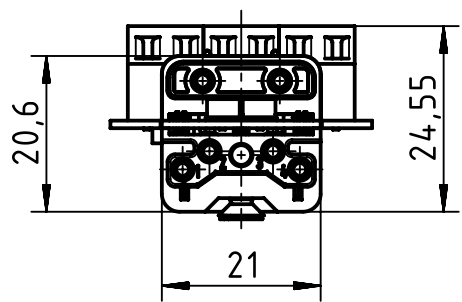

1 2 3 4 5 6

A
B
C
D

	All Dimensions in mm Original Size DIN A4	Scale 1:1		Free size tol.		Ref.	
		Created by RULLKOETTER		Inspected by BERGHORN		Standardisation RUETERA	
	All rights reserved Department EL PD - DE	Title Han Brid-Wandd.+ Cu-B. Bu-c(G) WagoKlemm		State Final Release		Doc-Key / ECM-Nr. 100132504/UGD/005/C 500000138188	
		HARTING Electric GmbH & Co. KG D-32339 Espelkamp		Type TB		Number 09 12 006 2795	