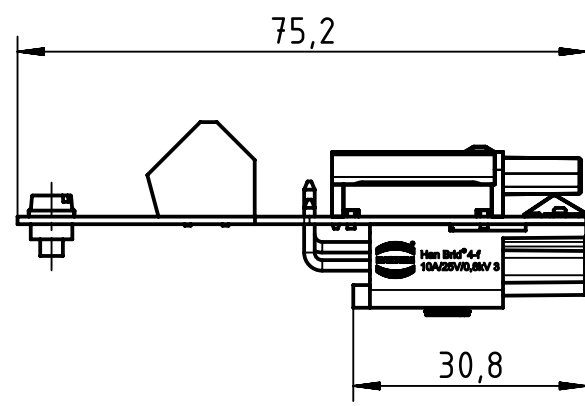

1 2 3 4 5 6

A
B
C
D

	All Dimensions in mm Original Size DIN A4	Scale 1:1		Free size tol.		Ref.	
		Created by RULLKOETTER		Inspected by BERGHORN		Standardisation RUETERA	
	All rights reserved Department EL PD - DE	Title Han Brid-Wandd.+ Cu-B. Bu-c(G) WagoKlemm		State Final Release		Doc-Key / ECM-Nr. 100132504/UGD/005/C 500000138188	
		HARTING Electric GmbH & Co. KG D-32339 Espelkamp		Type TB		Number 09 12 006 2795	