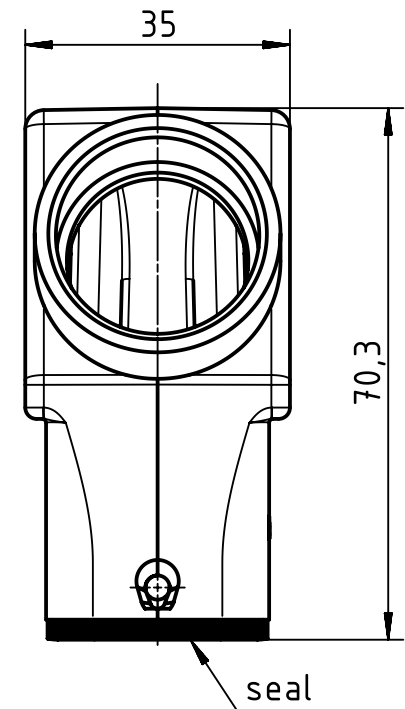

1 2 3 4 5 6

A

B

C

D

	All Dimensions in mm Original Size DIN A4	Scale 1:1		Free size tol.		Ref.	
						Sub.	
	All rights reserved Department EL PD	Created by RULLKOETTER	Inspected by GERB	Standardisation GARSKE	Date 2019-12-03	State Final Release	
		Title Han A Hood Side Entry HC 2 Pegs PG 21					Doc-Key / ECM-Nr. 100189528/UGD/006/D 500000161520
HARTING Electric GmbH & Co. KG D-32339 Espelkamp		Type TB	Number 09 20 016 0541			Rev. D	Page 1/1