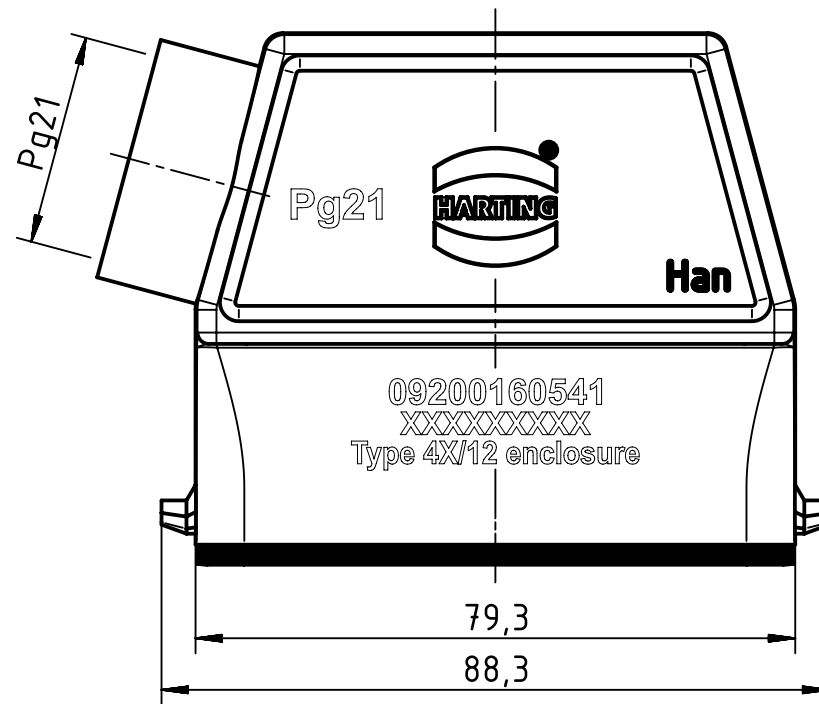

1 2 3 4 5 6

A

B

C

D

	All Dimensions in mm Original Size DIN A4	Scale 1:1		Free size tol.		Ref.	
						Sub.	
	All rights reserved Department EL PD	Created by RULLKOETTER	Inspected by GERB	Standardisation GARSKE	Date 2019-12-03	State Final Release	
		Title Han A Hood Side Entry HC 2 Pegs PG 21					Doc-Key / ECM-Nr. 100189528/UGD/006/D 500000161520
HARTING Electric GmbH & Co. KG D-32339 Espelkamp		Type TB	Number 09 20 016 0541			Rev. D	Page 1/1