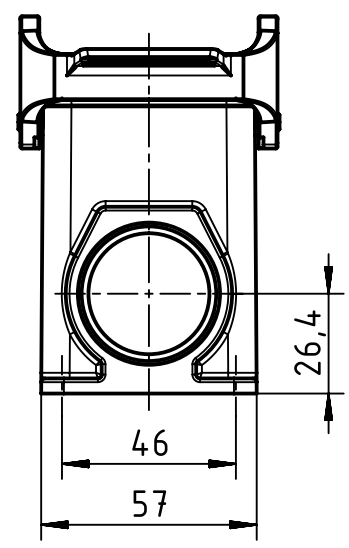

1 2 3 4 5 6

A

B

C

D

 All Dimensions in mm Original Size DIN A4	Scale 1:2	Free size tol.		Ref. Sub. TB 09 20 032 0271 v. 26.01.11		
	 All rights reserved Department EL PD	Created by HELLMANN	Inspected by GERB	Standardisation GARSKE	Date 2019-12-02	State Final Release
HARTING Electric GmbH & Co. KG D-32339 Espelkamp			Title Han A Base Surface HC 2 Levers 2 Entries			Doc-Key / ECM-Nr. 100206240/UGD/004/B 5000001614.16
Type TB		Number 09 20 032 0271			Rev. B	Page 1/1