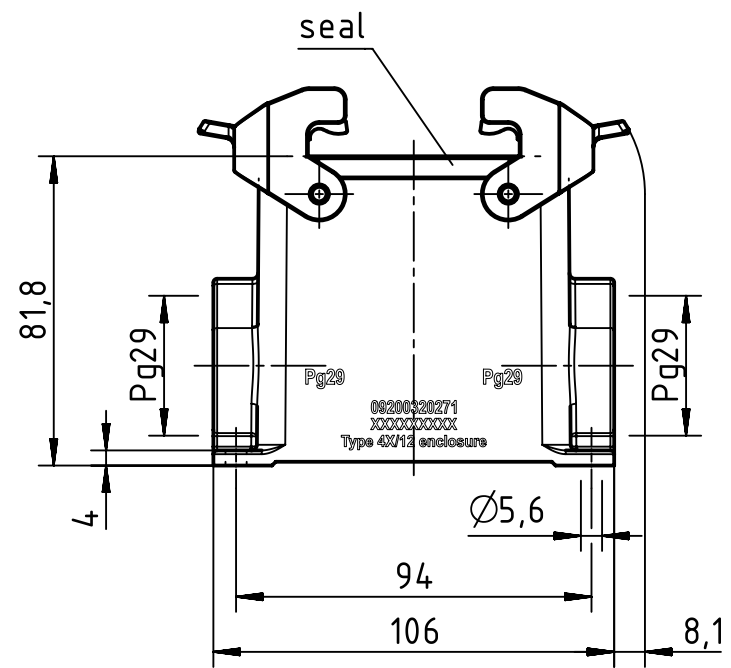

1 2 3 4 5 6

A

B

C

D

 All Dimensions in mm Original Size DIN A4	Scale 1:2	Free size tol.		Ref. Sub. TB 09 20 032 0271 v. 26.01.11		
	 All rights reserved Department EL PD	Created by HELLMANN	Inspected by GERB	Standardisation GARSKE	Date 2019-12-02	State Final Release
HARTING Electric GmbH & Co. KG D-32339 Espelkamp			Title Han A Base Surface HC 2 Levers 2 Entries			Doc-Key / ECM-Nr. 100206240/UGD/004/B 5000001614.16
Type TB		Number 09 20 032 0271			Rev. B	Page 1/1