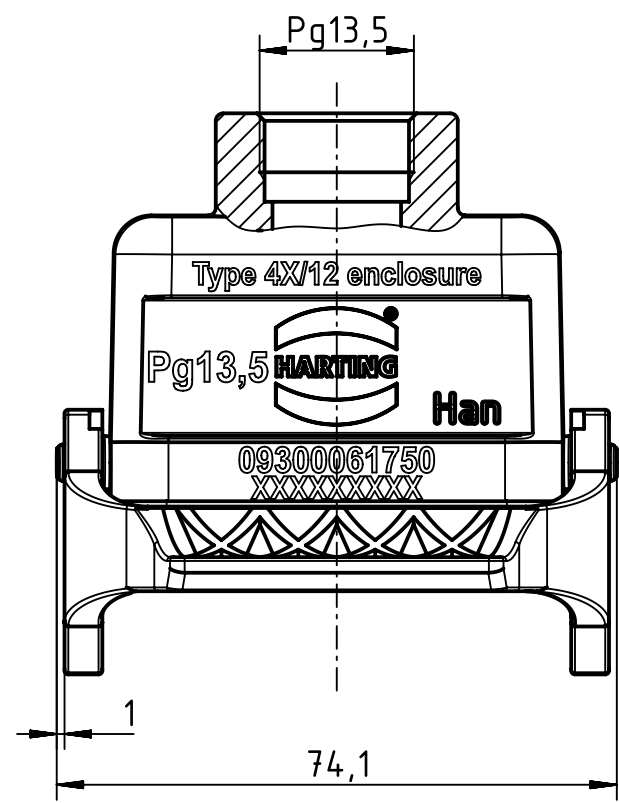

1 2 3 4 5 6

A

B

C

D

	All Dimensions in mm Original Size DIN A4		Scale 1:1	Free size tol.		Ref.		
						Sub.		
	All rights reserved		Created by HELLMANN	Inspected by BERGHORN	Standardisation RUETERA	Date 2017-01-24	State Final Release	
	Department EL PD - DE		Title Han B Hood Coupler LC 1 Lever PG 13.5				Doc-Key / ECM-Nr. 100201256/UGD/004/D 500000113482	
HARTING Electric GmbH & Co. KG D-32339 Espelkamp			Type TB	Number 09 30 006 1750			Rev. D	Page 1/1