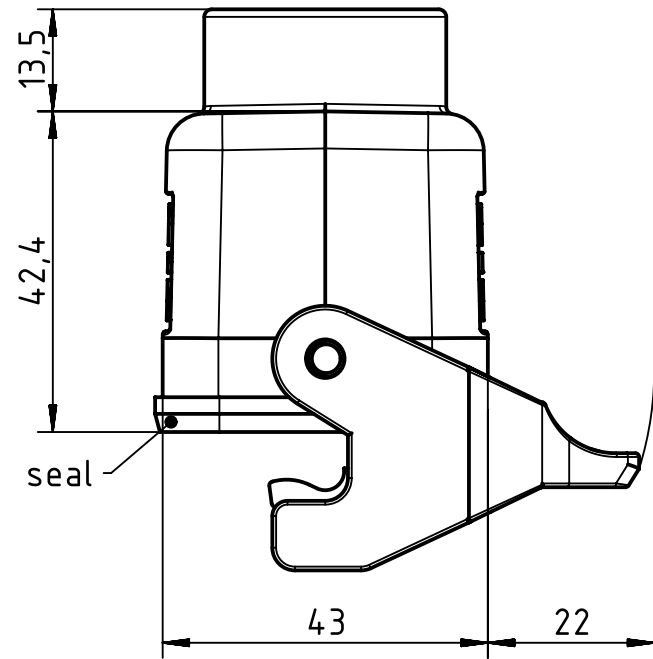

1 2 3 4 5 6

A

B

C

D

	All Dimensions in mm Original Size DIN A4		Scale 1:1	Free size tol.		Ref.		
						Sub.		
	All rights reserved		Created by HELLMANN	Inspected by BERGHORN	Standardisation RUETERA	Date 2017-01-24	State Final Release	
	Department EL PD - DE		Title Han B Hood Coupler LC 1 Lever PG 13.5				Doc-Key / ECM-Nr. 100201256/UGD/004/D 500000113482	
HARTING Electric GmbH & Co. KG D-32339 Espelkamp			Type TB	Number 09 30 006 1750			Rev. D	Page 1/1