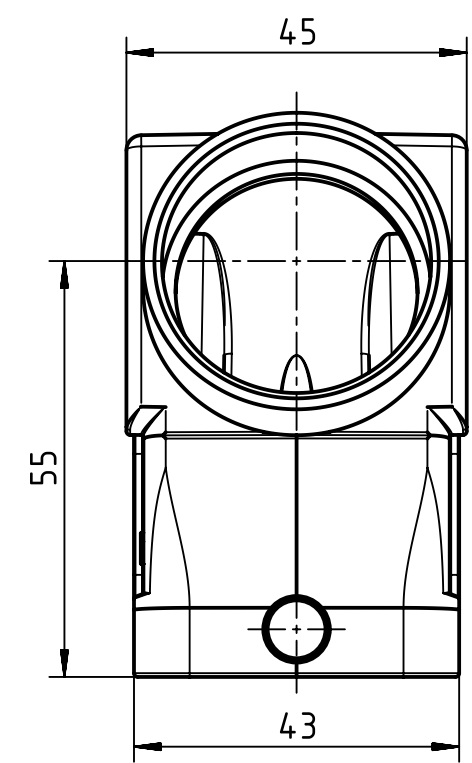

1 2 3 4 5 6

A

B

C

D

	All Dimensions in mm Original Size DIN A4		Scale 1:1	Free size tol.		Ref.
						Sub.
	All rights reserved		Created by SPRENB	Inspected by GERB	Standardisation RUETERA	Date 2020-02-28
	Department EL PD					State Final Release
HARTING Electric GmbH & Co. KG D-32339 Espelkamp			Title Han B Hood Side Entry HC 2 Reels PG 29			Doc-Key / ECM-Nr. 100230035/UGD/002/D 500000163147
			Type TB	Number 09 30 010 0543		Rev. D Page 1/1