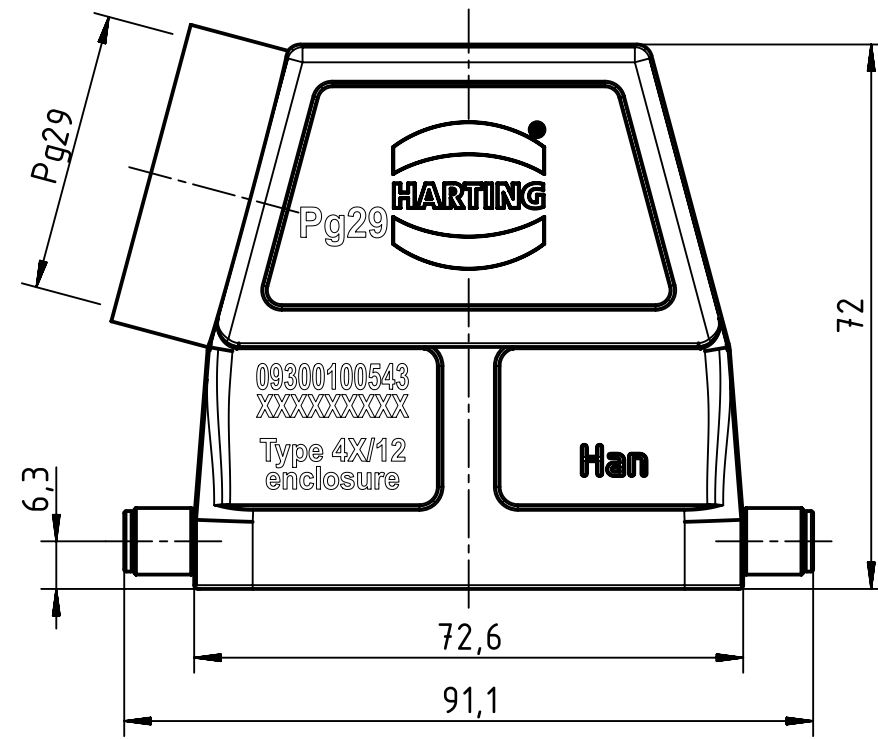

1 2 3 4 5 6

A

B

C

D

	All Dimensions in mm Original Size DIN A4		Scale 1:1	Free size tol.		Ref.
						Sub.
	All rights reserved		Created by SPRENB	Inspected by GERB	Standardisation RUETERA	Date 2020-02-28
	Department EL PD					State Final Release
HARTING Electric GmbH & Co. KG D-32339 Espelkamp			Title Han B Hood Side Entry HC 2 Reels PG 29			Doc-Key / ECM-Nr. 100230035/UGD/002/D 500000163147
			Type TB	Number 09 30 010 0543		Rev. D Page 1/1