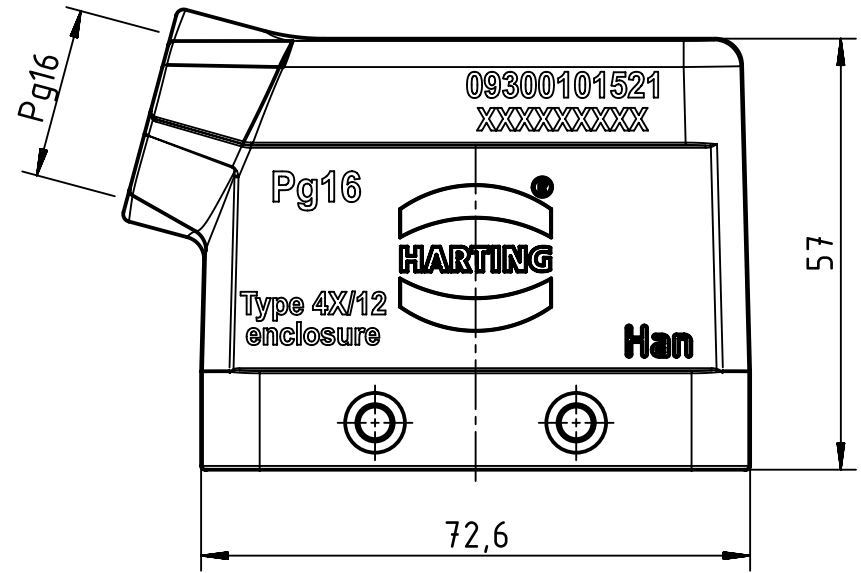

A

B

C

D

	All Dimensions in mm Original Size DIN A4		Scale 1:1	Free size tol.		Ref.
						Sub.
	All rights reserved		Created by RULLKOETTER	Inspected by BERGHORN	Standardisation RUETERA	Date 2017-05-08
	Department EL PD - DE					State Final Release
HARTING Electric GmbH & Co. KG D-32339 Espelkamp			Title Han B Hood Side Entry LC 4 Pegs PG 16			Doc-Key / ECM-Nr. 100200082/UGD/004/C 500000113501
			Type TB	Number 09 30 010 1521		Rev. C
					Page 1/1	