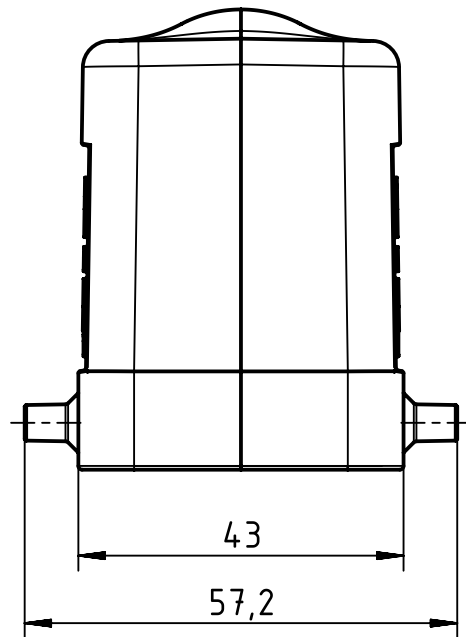

A

B

C

D

	All Dimensions in mm Original Size DIN A4		Scale 1:1	Free size tol.		Ref.
						Sub.
	All rights reserved		Created by RULLKOETTER	Inspected by BERGHORN	Standardisation RUETERA	Date 2017-05-08
	Department EL PD - DE					State Final Release
HARTING Electric GmbH & Co. KG D-32339 Espelkamp			Title Han B Hood Side Entry LC 4 Pegs PG 16			Doc-Key / ECM-Nr. 100200082/UGD/004/C 500000113501
			Type TB	Number 09 30 010 1521		Rev. C
					Page 1/1	