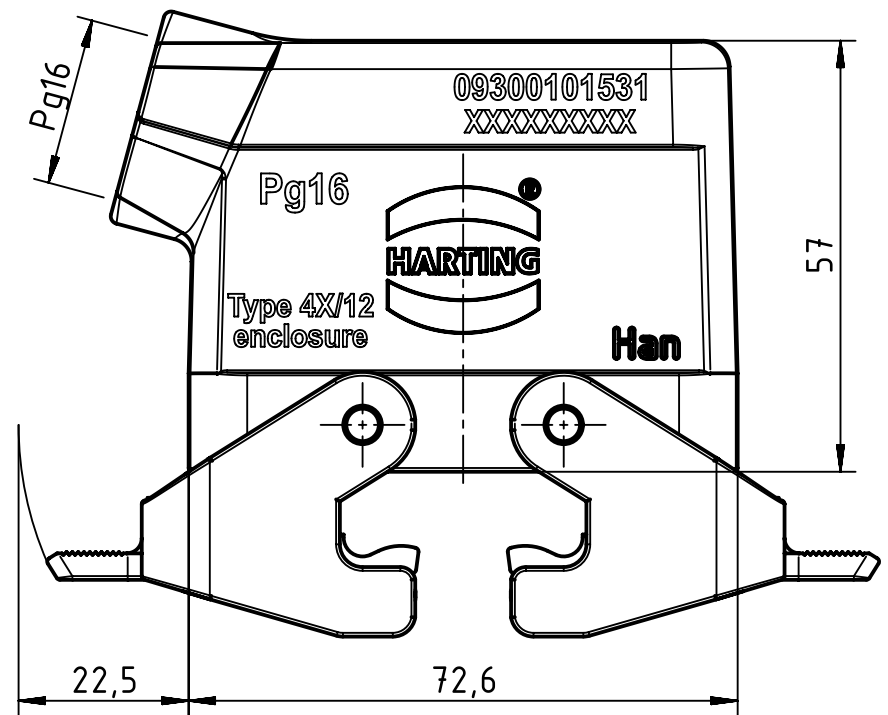

1 2 3 4 5 6

A

B

C

D

 All Dimensions in mm Original Size DIN A4	Scale	Free size tol.		Ref.	
	1:1			Sub.	
 All rights reserved Department EL PD - DE	Created by	Inspected by	Standardisation	Date	State
	RULLKOETTER	BERGHORN	RUETERA	2017-05-08	Final Release
HARTING Electric GmbH & Co. KG D-32339 Espelkamp	Title				Doc-Key / ECM-Nr.
	Han B Hood Side Entry LC 2 Levers PG 16				100200078/UGD/004/C 500000113501
Type	Number	Rev.		Page	
TB	09 30 010 1531	C		1/1	