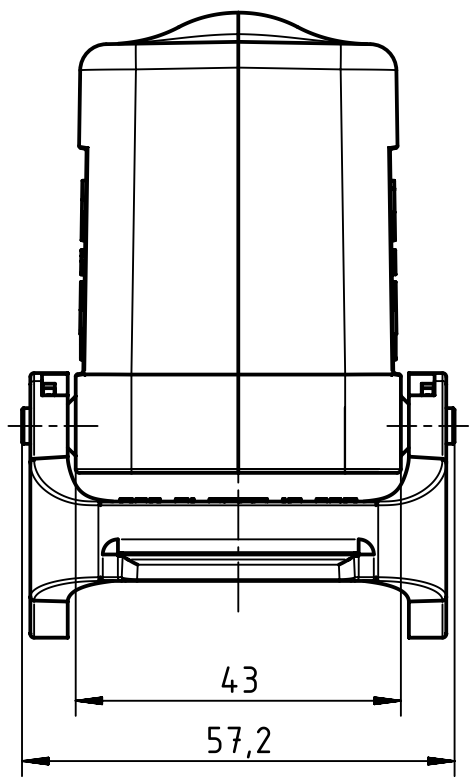

1 2 3 4 5 6

A

B

C

D

 All Dimensions in mm Original Size DIN A4	Scale	Free size tol.		Ref.	
	1:1			Sub.	
 All rights reserved Department EL PD - DE	Created by	Inspected by	Standardisation	Date	State
	RULLKOETTER	BERGHORN	RUETERA	2017-05-08	Final Release
HARTING Electric GmbH & Co. KG D-32339 Espelkamp	Title				Doc-Key / ECM-Nr.
	Han B Hood Side Entry LC 2 Levers PG 16				100200078/UGD/004/C 500000113501
Type	Number	Rev.		Page	
TB	09 30 010 1531	C		1/1	