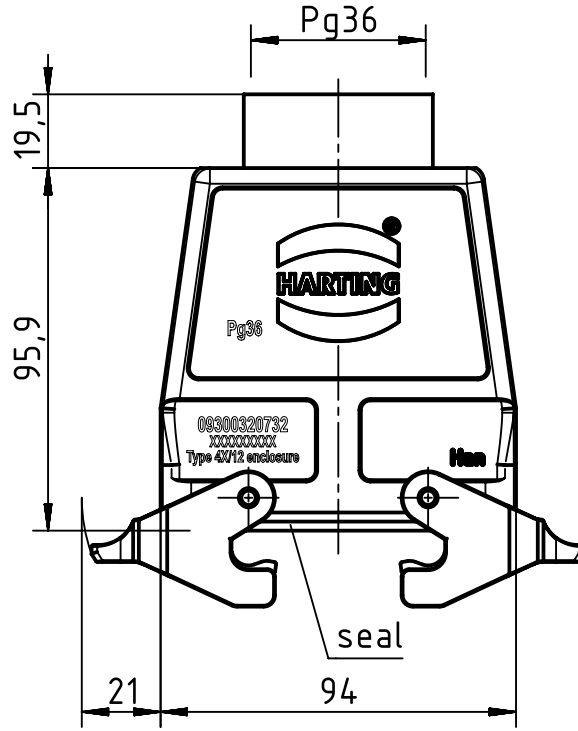

1 2 3 4 5 6

A

B

C

D

	All Dimensions in mm Original Size DIN A4		Scale 1:2	Free size tol.		Ref.
						Sub.
	All rights reserved		Created by FINKEV	Inspected by GERB	Standardisation GARSKE	Date 2019-08-30
	Department EL PD					State Final Release
HARTING Electric GmbH & Co. KG D-32339 Espelkamp			Title Han B Hood Coupler HC 2 Levers PG 36			Doc-Key / ECM-Nr. 100186079/UGD/004/C 500000155829
			Type TB	Number 09 30 032 0732		Rev. C Page 1/1