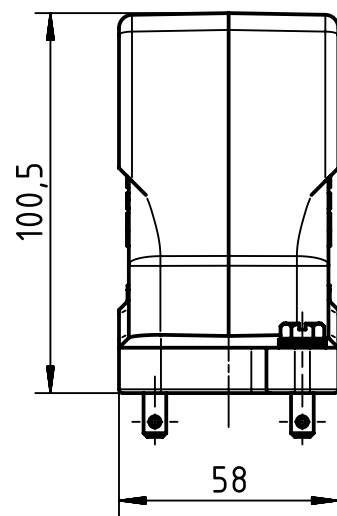

1 2 3 4 5 6

A

B

C

D

	All Dimensions in mm Original Size DIN A4	Scale 1:2		Free size tol.		Ref.	
						Sub.	
	All rights reserved Department EL PD - DE	Created by FINKEV	Inspected by GERB	Standardisation TIEMANNA	Date 2015-11-13	State Final Release	
		Title Han 6HPR HSE-Pg21-Toggle lock					Doc-Key / ECM-Nr. 100208626/UGD/004/B 500000094.184
HARTING Electric GmbH & Co. KG D-32339 Espelkamp		Type TB	Number 09 40 006 0502			Rev. B	Page 1/1