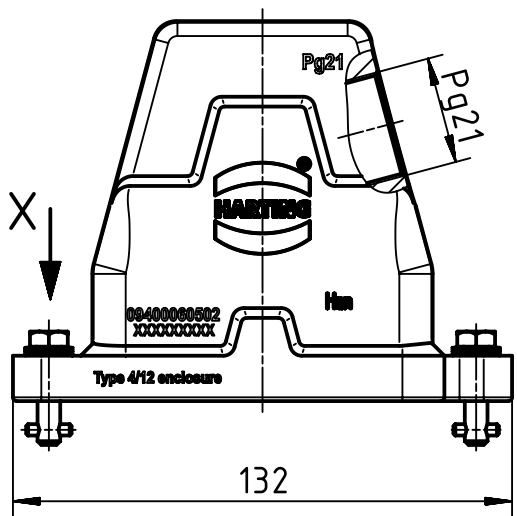

1 2 3 4 5 6

A

B

C

D

	All Dimensions in mm Original Size DIN A4	Scale 1:2		Free size tol.		Ref.	
						Sub.	
	All rights reserved Department EL PD - DE	Created by FINKEV	Inspected by GERB	Standardisation TIEMANNA	Date 2015-11-13	State Final Release	
		Title Han 6HPR HSE-Pg21-Toggle lock					Doc-Key / ECM-Nr. 100208626/UGD/004/B 500000094.184
HARTING Electric GmbH & Co. KG D-32339 Espelkamp		Type TB	Number 09 40 006 0502			Rev. B	Page 1/1