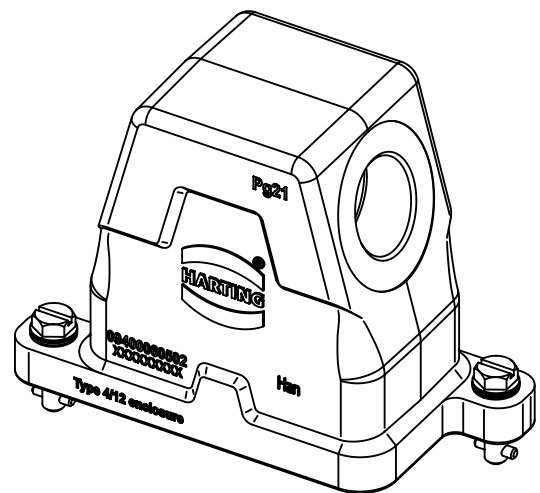

1 2 3 4 5 6

A

B

C

D

	All Dimensions in mm Original Size DIN A4	Scale 1:2		Free size tol.		Ref.	
						Sub.	
	All rights reserved Department EL PD - DE	Created by FINKEV	Inspected by GERB	Standardisation TIEMANNA	Date 2015-11-13	State Final Release	
		Title Han 6HPR HSE-Pg21-Toggle lock					Doc-Key / ECM-Nr. 100208626/UGD/004/B 500000094.184
HARTING Electric GmbH & Co. KG D-32339 Espelkamp		Type TB	Number 09 40 006 0502			Rev. B	Page 1/1