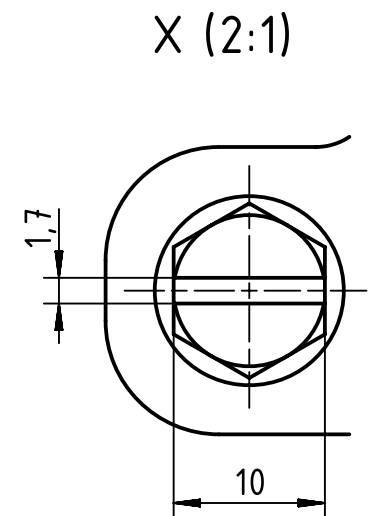

1 2 3 4 5 6

A

B

C

D

	All Dimensions in mm Original Size DIN A4	Scale 1:2		Free size tol.		Ref.	
						Sub.	
	All rights reserved Department EL PD - DE	Created by FINKEV	Inspected by GERB	Standardisation TIEMANNA	Date 2015-11-13	State Final Release	
		Title Han 6HPR HSE-Pg21-Toggle lock					Doc-Key / ECM-Nr. 100208626/UGD/004/B 500000094.184
HARTING Electric GmbH & Co. KG D-32339 Espelkamp		Type TB	Number 09 40 006 0502			Rev. B	Page 1/1