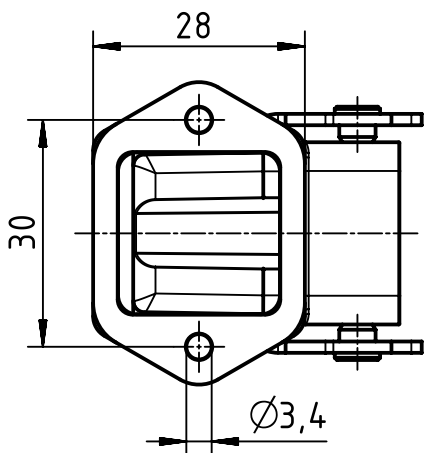

1 2 3 4 5 6

A

B

C

D

panel cut out

	All rights reserved Department EL PD HARTING Electric GmbH & Co. KG D-32339 Espelkamp	All Dimensions in mm Original Size DIN A4		Scale 1:1	Free size tol.	Ref. Sub. TB 09 62 003 0801 v. 08.10.07			
		Created by FINKEV	Inspected by GERB	Standardisation TIEMANNA	Date 2019-07-10	State Final Release		Doc-Key / ECM-Nr. 100131292/UGD/004/A 500000150324	
			Title Han 3 EMC Base Angled 1 Lever			Type TB	Number 09 62 003 0801	Rev. A	Page 1/1