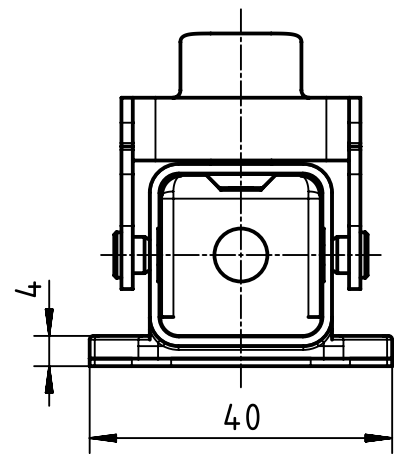

1 2 3 4 5 6

A

B

C

D

panel cut out

	All rights reserved Department EL PD HARTING Electric GmbH & Co. KG D-32339 Espelkamp	All Dimensions in mm Original Size DIN A4		Scale 1:1	Free size tol.	Ref. Sub. TB 09 62 003 0801 v. 08.10.07			
		Created by FINKEV	Inspected by GERB	Standardisation TIEMANNA	Date 2019-07-10	State Final Release		Doc-Key / ECM-Nr. 100131292/UGD/004/A 500000150324	
			Title Han 3 EMC Base Angled 1 Lever			Type TB	Number 09 62 003 0801	Rev. A	Page 1/1