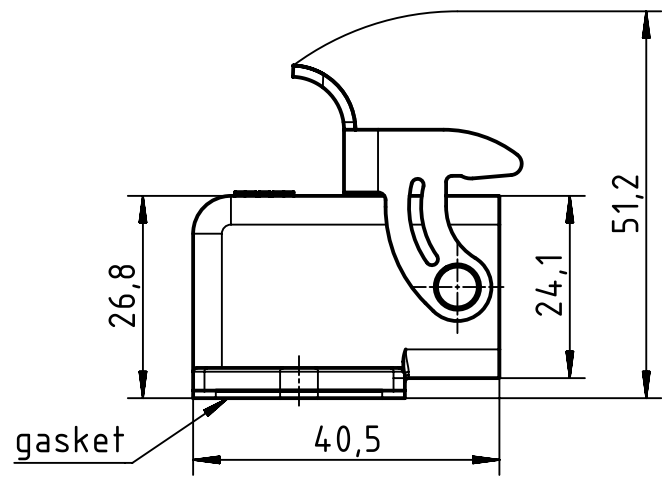

1 2 3 4 5 6

A

B

C

D

panel cut out

	All rights reserved Department EL PD HARTING Electric GmbH & Co. KG D-32339 Espelkamp	All Dimensions in mm Original Size DIN A4		Scale 1:1	Free size tol.	Ref. Sub. TB 09 62 003 0801 v. 08.10.07			
		Created by FINKEV	Inspected by GERB	Standardisation TIEMANNA	Date 2019-07-10	State Final Release		Doc-Key / ECM-Nr. 100131292/UGD/004/A 500000150324	
			Title Han 3 EMC Base Angled 1 Lever			Type TB	Number 09 62 003 0801	Rev. A	Page 1/1