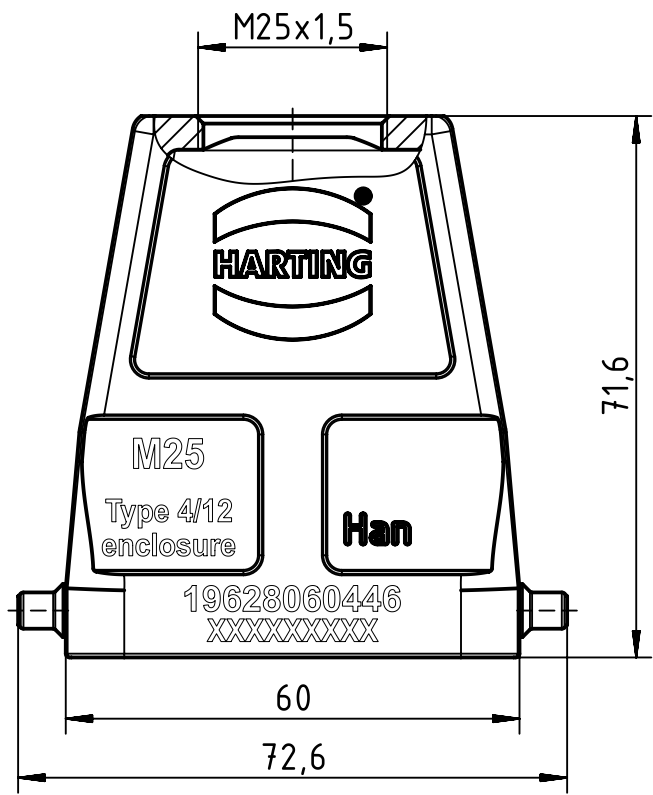

1 2 3 4 5 6

A

B

C

D

	All Dimensions in mm Original Size DIN A4		Scale 1:1	Free size tol.		Ref.
			Created by SPRENB	Inspected by GERB	Standardisation TIEMANNA	Sub.
All rights reserved Department EL PD		Title Han 6EMC/B-HTE-M25 (HT)		Date 2018-12-05		State Final Release
HARTING Electric GmbH & Co. KG D-32339 Espelkamp		Type TB		Number 19 62 806 0446		Doc-Key / ECM-Nr. 100111472/UGD/006/E 500000143686
				Rev. E		Page 1/1