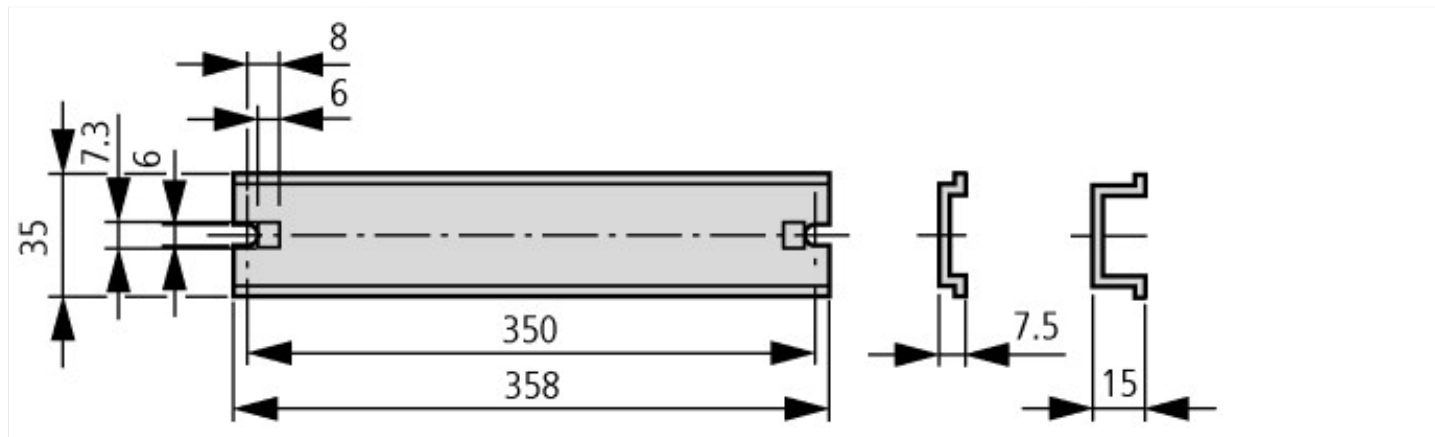

**DATASHEET - CL4****Mounting rail, DIN, WxHxD=35x7.5x375mm**

Powering Business Worldwide™

**Part no.** CL4  
**Catalog No.** 038556

**EL-Nummer  
(Norway)** 0004132217

**Delivery program**

			
Product range			Ci insulated enclosures
Basic function			Basic enclosures
Product function			Mounting system
Accessories			Mounting rail to IEC/EN 60715
Single unit/Complete unit			Modular system
Material			Galvanized steel, 3 mm thick
Information about equipment supplied			Including 2 captive fixing screws
Base height			7.5 mm
Useful length			332 mm
For use with enclosure dimensions			375 mm

**Technical data ETIM 7.0**

Cabinet enclosures (EG000011) / Component for installation (switchgear cabinet) (EC002620)

Electric engineering, automation, process control engineering / Electrical cabinet, housing, rack / Elements for switching cabinet, housing, rack / Component for installation (electrical cabinet) (ecl@ss10.0.1-27-18-28-11 [ACN627011])

Model			Profile rail
Suitable for enclosure building width		mm	0
Suitable for enclosure building height		mm	0
Suitable for enclosure building depth		mm	0
Width		mm	35
Height		mm	7.5
Depth		mm	375
Max. load capacity		kg	0
Material			Metal
Colour			Other
RAL-number			0

**Dimensions**