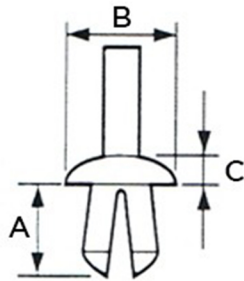

Betaduct Black Rivets

Betaduct nylon rivets are available in black and are equipped with fins for a perfect tightness and allowing a quick insertion of the rivet in the rivet tool to make the mounting easier.

APPLICATIONS:

Equipped with fins for a perfect tightness and allowing a quick insertion of the rivet in the rivet tool to make the mounting easier. For a proper fitting, rivets have to be inserted in one of the hole ends.

SPECIFICATIONS

Material:
Nylon

Colour:
Black

Part Number	Dimensions (mm)			Pack quantity
	A	B	C	
10500000	12	10	2	100

SCATTERGOOD & JOHNSON LTD

ELECTRICAL ENGINEERING & FLUID CONTROL DISTRIBUTORS

Est.1899

At Scattergood & Johnson Ltd, we pride ourselves on being a technical distributor to specialist industries.