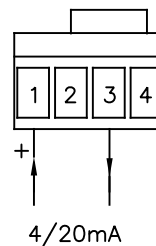

CD326-11 iss2 sheet 1 of 2

Iss.	1	Date		Modification		Ckd.		Appd.	
Iss.		Date		Modification		Ckd.		Appd.	

**BEMA associates**  
 Hitchin  
 England  
 company confidential, copyright reserved.

VIEW ON ARROW A  
 (REAR PANEL DETAILS)

TERMINAL CONNECTIONS:

TERMINALS 2 & 4 ARE INTERNALLY LINKED FOR JOINING RETURN WIRES

INSTALLATION:

- 1 INSERT UNIT INTO PANEL CUTOUT FROM FRONT.
- 2 SCREW CLAMPS ARE CLIPPED TO THE INDICATOR & TIGHTENED FROM REAR OF PANEL.
- 3 MAXIMUM RECOMMENDED TIGHTENING TORQUE 22cNm (1.95lbf.in)