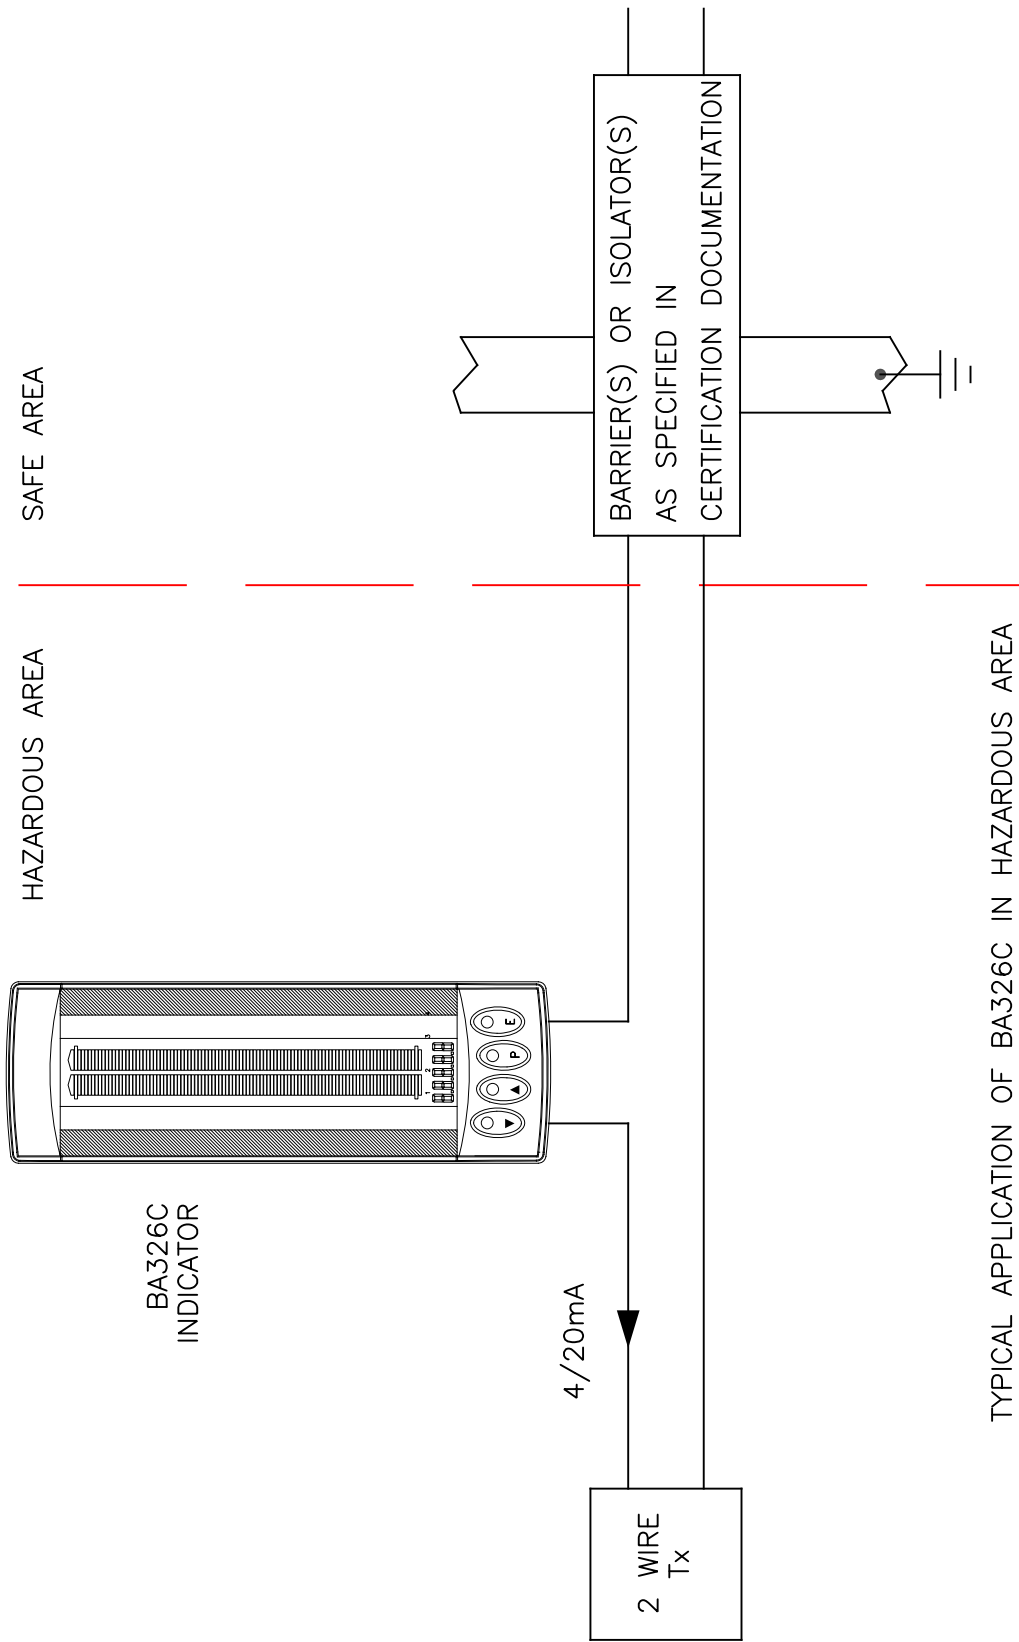

CD326-11 iss2 sheet 2 of 2

Iss.	Date	Modification	Ckd.	Appd.	Iss.	Date	Modification	Ckd.	Appd.
1	.	.							

BEKA associates
Hitchin
England
company confidential, copyright reserved.

Title CERTIFIED CUSTOMER DRAWING for
COMBINED I.S. INDICATOR
BA326C IN PANEL MOUNTING ENCLOSURE

Drawn RH	Checked	Scale NTS

Drawing No.