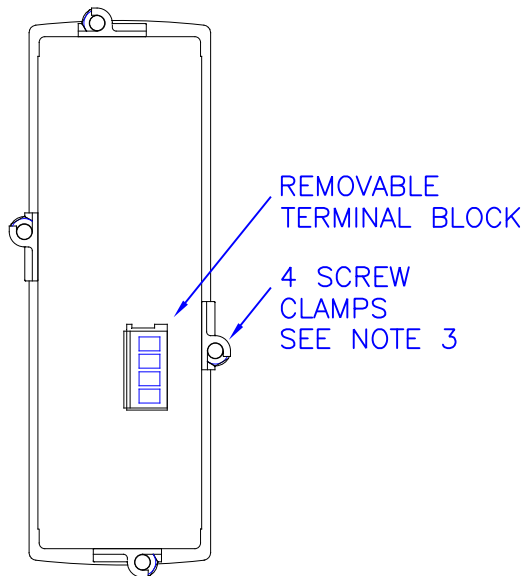

CD326-11 iss2 sheet 1 of 2

Iss.	1	Date		Modification		Ckd.		Appd.	
Iss.		Date		Modification		Ckd.		Appd.	

**BEMA associates**  
 Hitchin  
 England  
 company confidential, copyright reserved.

VIEW ON ARROW A  
 (REAR PANEL DETAILS)

TERMINAL CONNECTIONS:

TERMINALS 2 & 4 ARE INTERNALLY LINKED FOR JOINING RETURN WIRES

INSTALLATION:

- 1 INSERT UNIT INTO PANEL CUTOUT FROM FRONT.
- 2 SCREW CLAMPS ARE CLIPPED TO THE INDICATOR & TIGHTENED FROM REAR OF PANEL.
- 3 MAXIMUM RECOMMENDED TIGHTENING TORQUE 22cNm (1.95lbf.in)