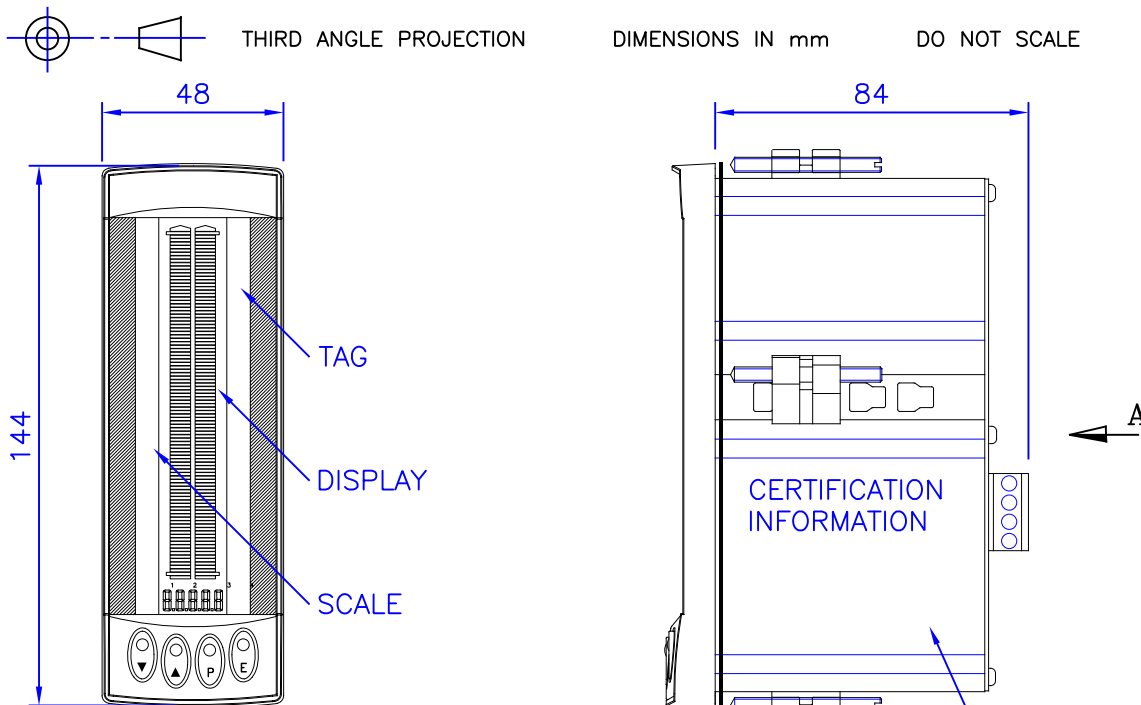

CD326-11 iss2 sheet 1 of 2

Iss.	1	Date		Modification		Ckd.		Appd.	
Iss.		Date		Modification		Ckd.		Appd.	

BEMA associates
Hitchin
England
company confidential, copyright reserved.

VIEW ON ARROW A
(REAR PANEL DETAILS)