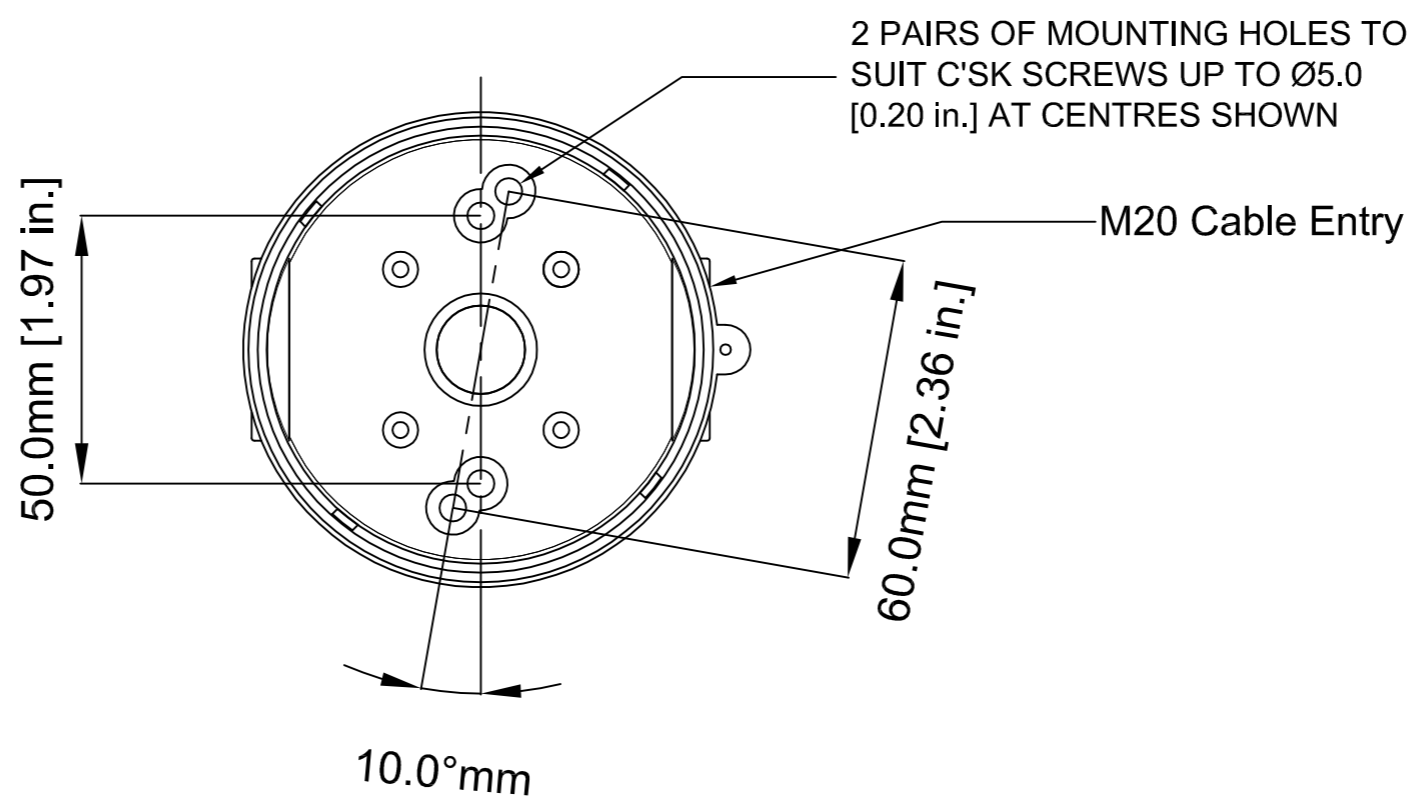

ISSUE	MOD No.	INITIAL/DATE
A		INTRODUCTION OF PART GU 28-08-09
B		MOUNTING CTRS ADDED RNP 24-09-12
C		MTG ANGLE ADDED RNP 20-02-13
D		UPDATED TO DUAL DIMS. RSR 25-06-13
E		AMENDED INCORRECT IMPERIAL DIM. RSR 14-08-14

E2S PART NO.	DESCRIPTION	DATA REFERENCE
IS-MC1...	IS-MC1 IS MINALERT	1.13.010

WHERE APPLICABLE '-UL' VERSIONS ARE COVERED BY THIS OUTLINE DRAWING.

DRAWING TO BS8888:2000 GEOMETRIC TOLERANCES TO ISO1101:1983 LINEAR DIMENSIONAL TOLS ANGULAR DIMENSIONAL TOLS	DRAWN G. UDOWICZENKO	DATE 26-08-09	SURFACE FINISH	WEIGHT (Kg)	THIS DRAWING AND ANY INFORMATION OR DESCRIPTIVE MATTER THEREIN IS COMMUNICATED IN CONFIDENCE AND IS THE COPYRIGHT PROPERTY OF EUROPEAN SAFETY SYSTEMS LTD. NEITHER THE WHOLE OR ANY EXTRACT MAY BE DISCLOSED, LOANED, COPIED OR USED FOR MANUFACTURING OR TENDERING PURPOSES WITHOUT THEIR WRITTEN CONSENT.	 EUROPEAN SAFETY SYSTEMS LTD IMPRESS HOUSE MANSELL ROAD ACTON LONDON W3 7QH WWW.E2S.COM	ALL DIMENSIONS IN MM IF IN DOUBT, ASK - DO NOT SCALE	 A2	
	CHECKED	DATE	MATERIAL						
	APPROVED	DATE	ALTERNATIVE MATERIAL						
STANDARDS					© EUROPEAN SAFETY SYSTEMS LTD. AS PER LATEST DATE OF ISSUE SHOWN ABOVE	TITLE IS-mc1 COMBINED OUTLINE	SCALE 1:1	SHEET 1 OF 1	DRAWING NUMBER SK0126