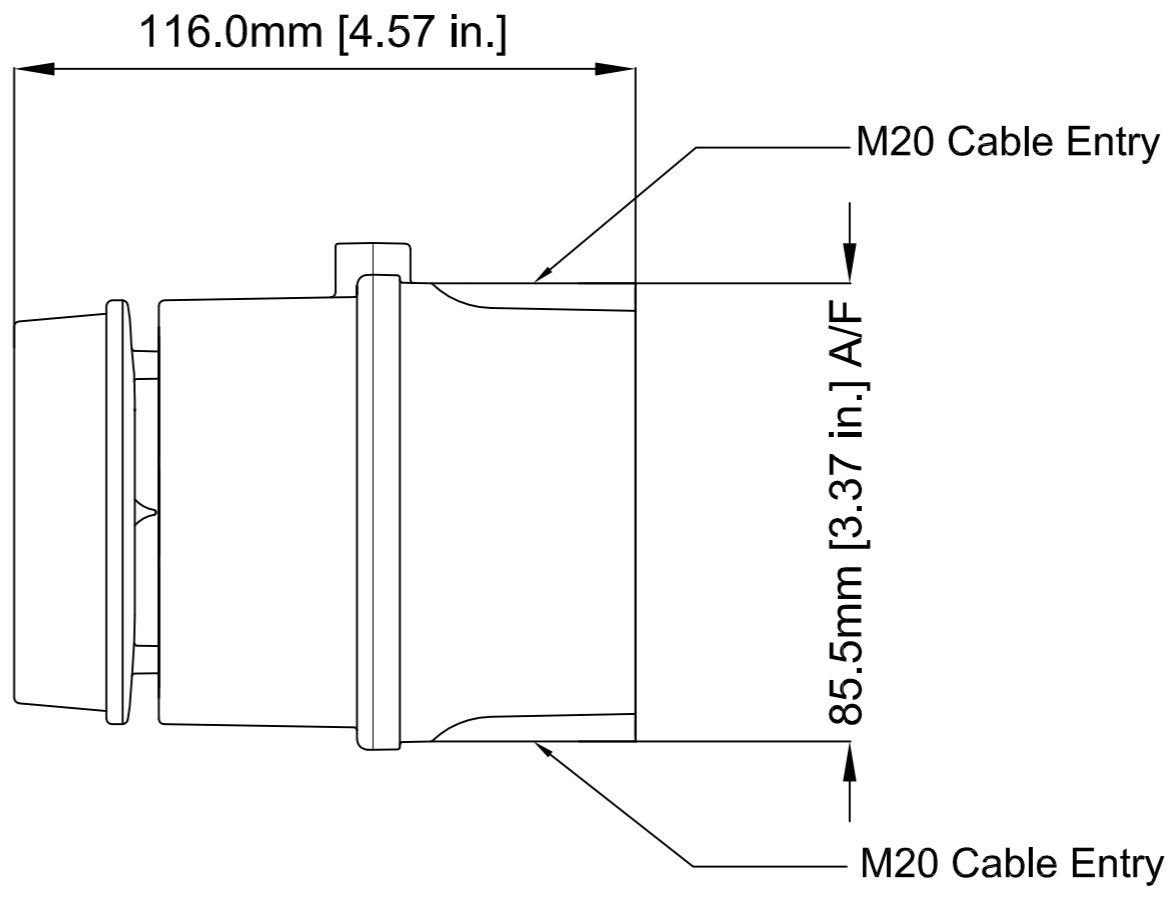

ISSUE	MOD No.	INITIAL/DATE
A		INTRODUCTION OF PART GU 28-08-09
B		MOUNTING CTRS ADDED RNP 24-09-12
C		MTG ANGLE ADDED RNP 20-02-13
D		UPDATED TO DUAL DIMS. RSR 25-06-13
E		AMENDED INCORRECT IMPERIAL DIM. RSR 14-08-14

E2S PART NO.	DESCRIPTION	DATA REFERENCE
IS-MC1...	IS-MC1 IS MINALERT	1.13.010

WHERE APPLICABLE '-UL' VERSIONS ARE COVERED BY THIS OUTLINE DRAWING.

DRAWING TO BS8888:2000 GEOMETRIC TOLERANCES TO ISO1101:1983 LINEAR DIMENSIONAL TOLS ANGULAR DIMENSIONAL TOLS	DRAWN G. UDOWICZENKO	DATE 26-08-09	SURFACE FINISH	WEIGHT (Kg)	THIS DRAWING AND ANY INFORMATION OR DESCRIPTIVE MATTER THEREIN IS COMMUNICATED IN CONFIDENCE AND IS THE COPYRIGHT PROPERTY OF EUROPEAN SAFETY SYSTEMS LTD. NEITHER THE WHOLE OR ANY EXTRACT MAY BE DISCLOSED, LOANED, COPIED OR USED FOR MANUFACTURING OR TENDERING PURPOSES WITHOUT THEIR WRITTEN CONSENT.	 EUROPEAN SAFETY SYSTEMS LTD IMPRESS HOUSE MANSELL ROAD ACTON LONDON W3 7QH WWW.E2S.COM	ALL DIMENSIONS IN MM IF IN DOUBT, ASK - DO NOT SCALE	 A2	
	CHECKED	DATE	MATERIAL						
	APPROVED	DATE	ALTERNATIVE MATERIAL						
STANDARDS					© EUROPEAN SAFETY SYSTEMS LTD. AS PER LATEST DATE OF ISSUE SHOWN ABOVE	TITLE IS-mc1 COMBINED OUTLINE	SCALE 1:1	SHEET 1 OF 1	DRAWING NUMBER SK0126