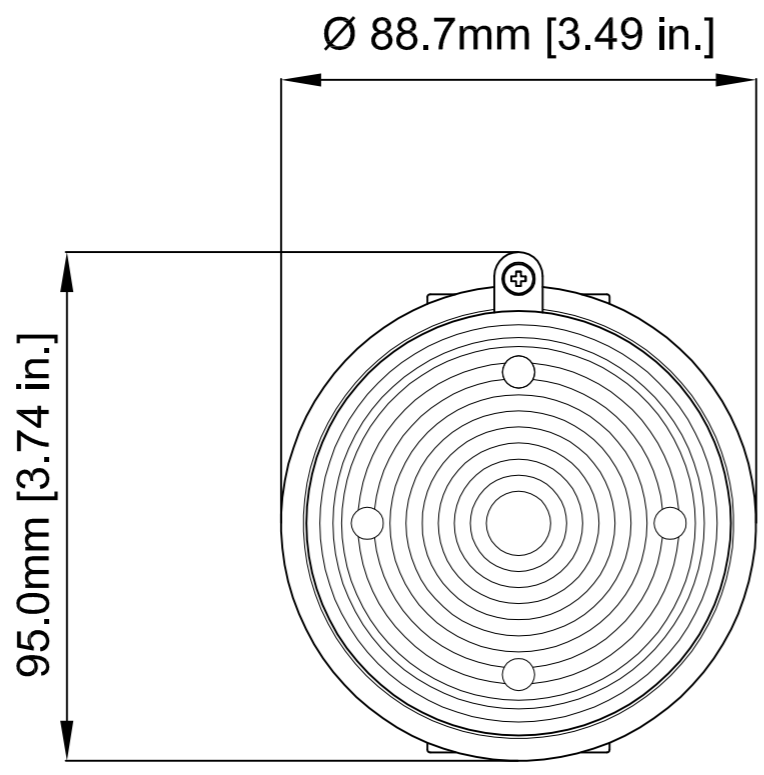

ISSUE	MOD No.	INITIAL/DATE
A		INTRODUCTION OF PART GU 28-08-09
B		MOUNTING CTRS ADDED RNP 24-09-12
C		MTG ANGLE ADDED RNP 20-02-13
D		UPDATED TO DUAL DIMS. RSR 25-06-13
E		AMENDED INCORRECT IMPERIAL DIM. RSR 14-08-14

E2S PART NO.	DESCRIPTION	DATA REFERENCE
IS-MC1...	IS-MC1 IS MINALERT	1.13.010

WHERE APPLICABLE '-UL' VERSIONS ARE COVERED BY THIS OUTLINE DRAWING.

DRAWING TO BS8888:2000 GEOMETRIC TOLERANCES TO ISO1101:1983 LINEAR DIMENSIONAL TOLS ANGULAR DIMENSIONAL TOLS	DRAWN G. UDOWICZENKO	DATE 26-08-09	SURFACE FINISH	WEIGHT (Kg)	THIS DRAWING AND ANY INFORMATION OR DESCRIPTIVE MATTER THEREIN IS COMMUNICATED IN CONFIDENCE AND IS THE COPYRIGHT PROPERTY OF EUROPEAN SAFETY SYSTEMS LTD. NEITHER THE WHOLE OR ANY EXTRACT MAY BE DISCLOSED, LOANED, COPIED OR USED FOR MANUFACTURING OR TENDERING PURPOSES WITHOUT THEIR WRITTEN CONSENT.	 EUROPEAN SAFETY SYSTEMS LTD IMPRESS HOUSE MANSELL ROAD ACTON LONDON W3 7QH WWW.E2S.COM	ALL DIMENSIONS IN MM IF IN DOUBT, ASK - DO NOT SCALE	 A2	
	CHECKED	DATE	MATERIAL						
	APPROVED	DATE	ALTERNATIVE MATERIAL						
STANDARDS					© EUROPEAN SAFETY SYSTEMS LTD. AS PER LATEST DATE OF ISSUE SHOWN ABOVE	TITLE IS-mc1 COMBINED OUTLINE	SCALE 1:1	SHEET 1 OF 1	DRAWING NUMBER SK0126