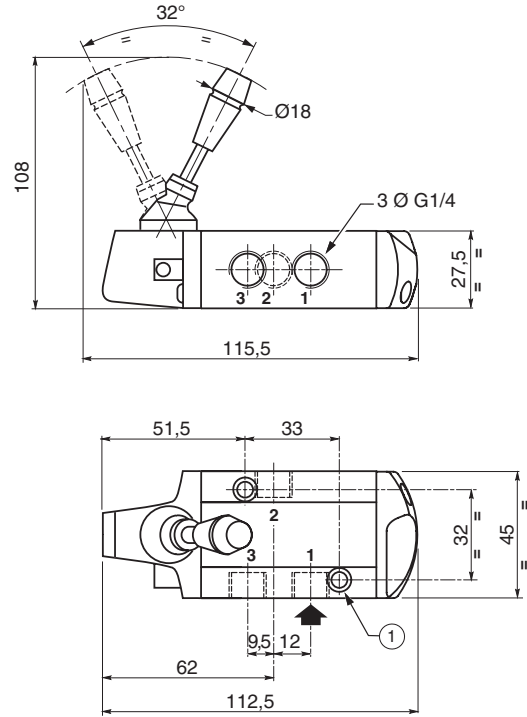

SPOOL VALVE

hand or foot operated
G 1/4

SPECIFICATIONS

FLUID	: air or neutral gas, filtered, lubricated or not
PORTS	: G 1/4
PRESSURE	: 0 to 10 bar
TEMPERATURE	: -25°C to +60°C
FLOW (Qv at 6 bar)	: 860 l/min (ANR)

CHOICE OF EQUIPMENT

[Configurator - CAD Files](#)

Symbols functions	Operators		CODES
	Pilot	Return	
LEVER OPERATED			
	Lever - Lever detented		55102088
	Lever	Spring	55102089
PEDAL OPERATED			
	Pedal 2 positions		55102090
	Pedal	Spring	55102091
BUTTON OPERATED			
	Button	Spring	55102082
	Button push-pull		55102083

Note: do not connect the pressure supply to the exhaust port 3. For a "distributing" function or use in NO function, contact us.

These products exist in versions [5/2](#) and [5/3](#)

DIMENSIONS AND WEIGHTS

VALVE LEVER OPERATED

Weight: 0,360 kg

[Configurator - CAD Files](#)

VALVE PEDAL OPERATED

Weight: 0,515 kg

- ① 2 fixing holes : Ø 5,3 - counterbore : Ø 9, dept 5
- ② 2 fixing holes : Ø 8,5
- ③ Return pedal 2 positions