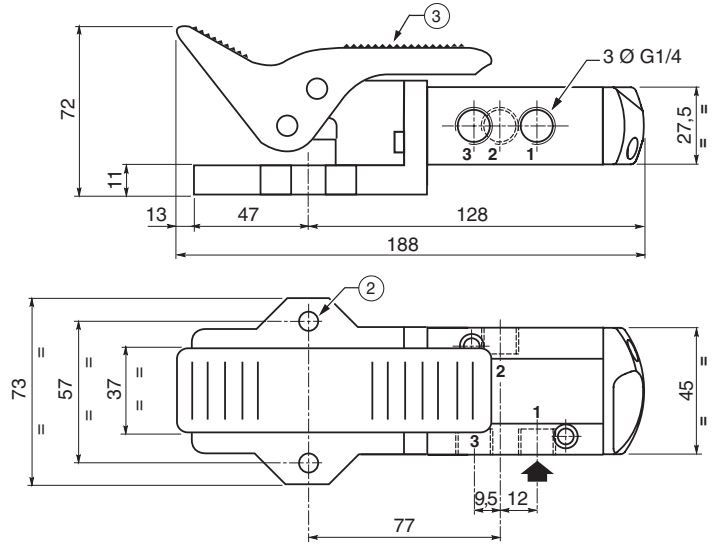

Note: do not connect the pressure supply to the exhaust port 3. For a "distributing" function or use in NO function, contact us.

These products exist in versions [5/2](#) and [5/3](#)

DIMENSIONS AND WEIGHTS

VALVE LEVER OPERATED

Weight: 0,360 kg

[Configurator - CAD Files](#)

VALVE PEDAL OPERATED

Weight: 0,515 kg

- ① 2 fixing holes : Ø 5,3 - counterbore : Ø 9, dept 5
- ② 2 fixing holes : Ø 8,5
- ③ Return pedal 2 positions