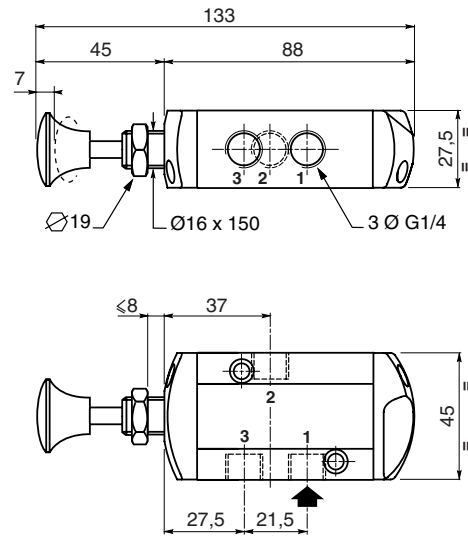

SPOOL VALVE

hand or foot operated
G 1/4

SPECIFICATIONS

FLUID	: air or neutral gas, filtered, lubricated or not
PORTS	: G 1/4
PRESSURE	: 0 to 10 bar
TEMPERATURE	: -25°C to +60°C
FLOW (Qv at 6 bar)	: 860 l/min (ANR)

Note: do not connect the pressure supply to the exhaust port 3. For a "distributing" function or use in NO function, contact us.

These products exist in versions [5/2](#) and [5/3](#)

DIMENSIONS AND WEIGHTS

VALVE LEVER OPERATED

Weight: 0,360 kg

[Configurator - CAD Files](#)

VALVE PEDAL OPERATED

Weight: 0,515 kg

- ① 2 fixing holes : Ø 5,3 - counterbore : Ø 9, dept 5
- ② 2 fixing holes : Ø 8,5
- ③ Return pedal 2 positions

BUTTON

BUTTON PUSH-PULL

Weight: 0,230 kg

SCATTERGOOD & JOHNSON LTD

ELECTRICAL ENGINEERING & FLUID CONTROL DISTRIBUTORS

Est.1899

At Scattergood & Johnson Ltd, we pride ourselves on being a technical distributor to specialist industries.