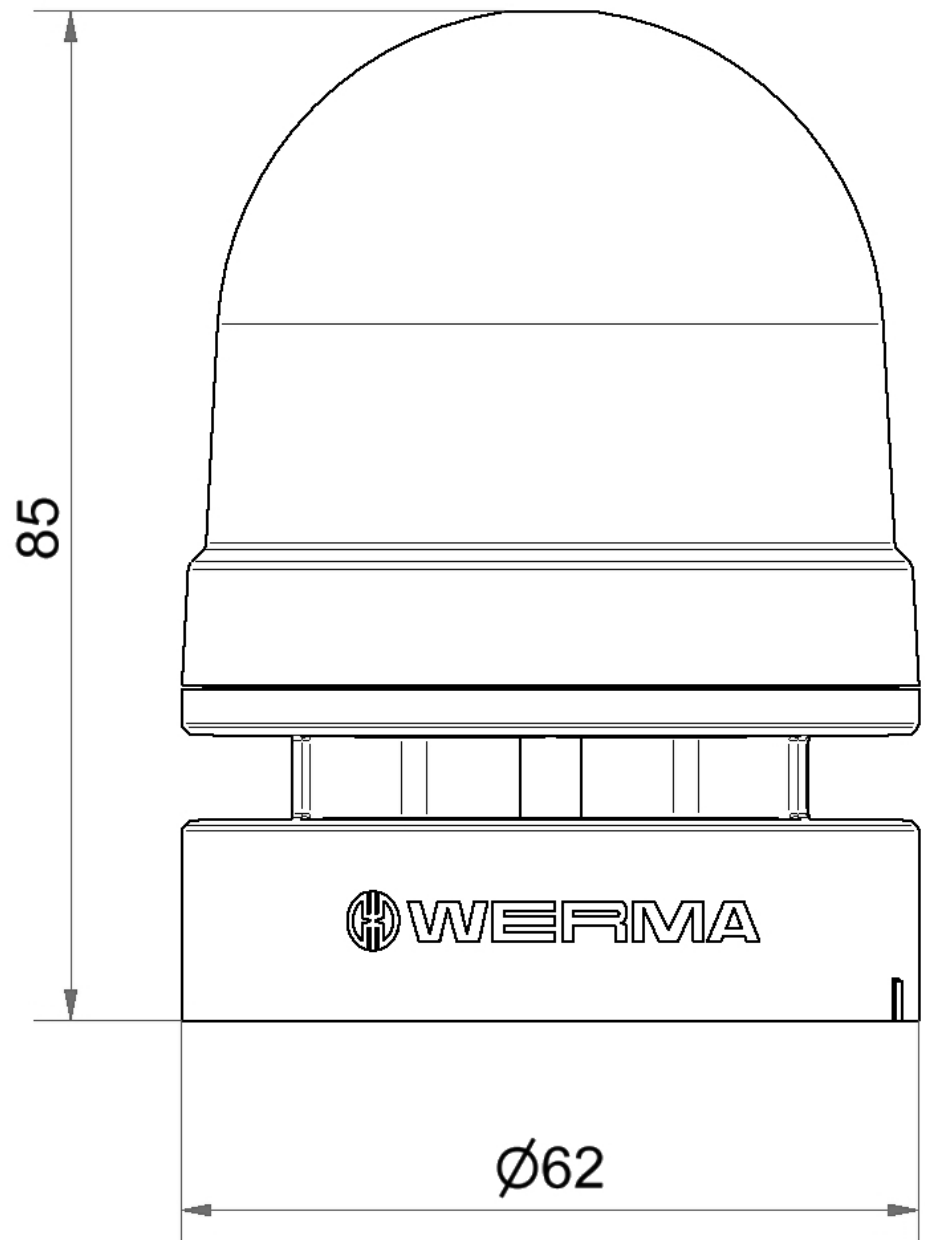

Mini / EvoSIGNAL

Mini TwinLIGHT Combi 24VAC/DC GN

Acoustic signal image	Continuous tone Pulse tone
Number of tones	2 tone
Audio frequency	4000 Hz
Acoustic service life	5,000 h minimum

DRAWING

! For additional installation and mounting information, refer to the appropriate user guide at www.werma.com. This printed copy is for information only and is subject to alteration.