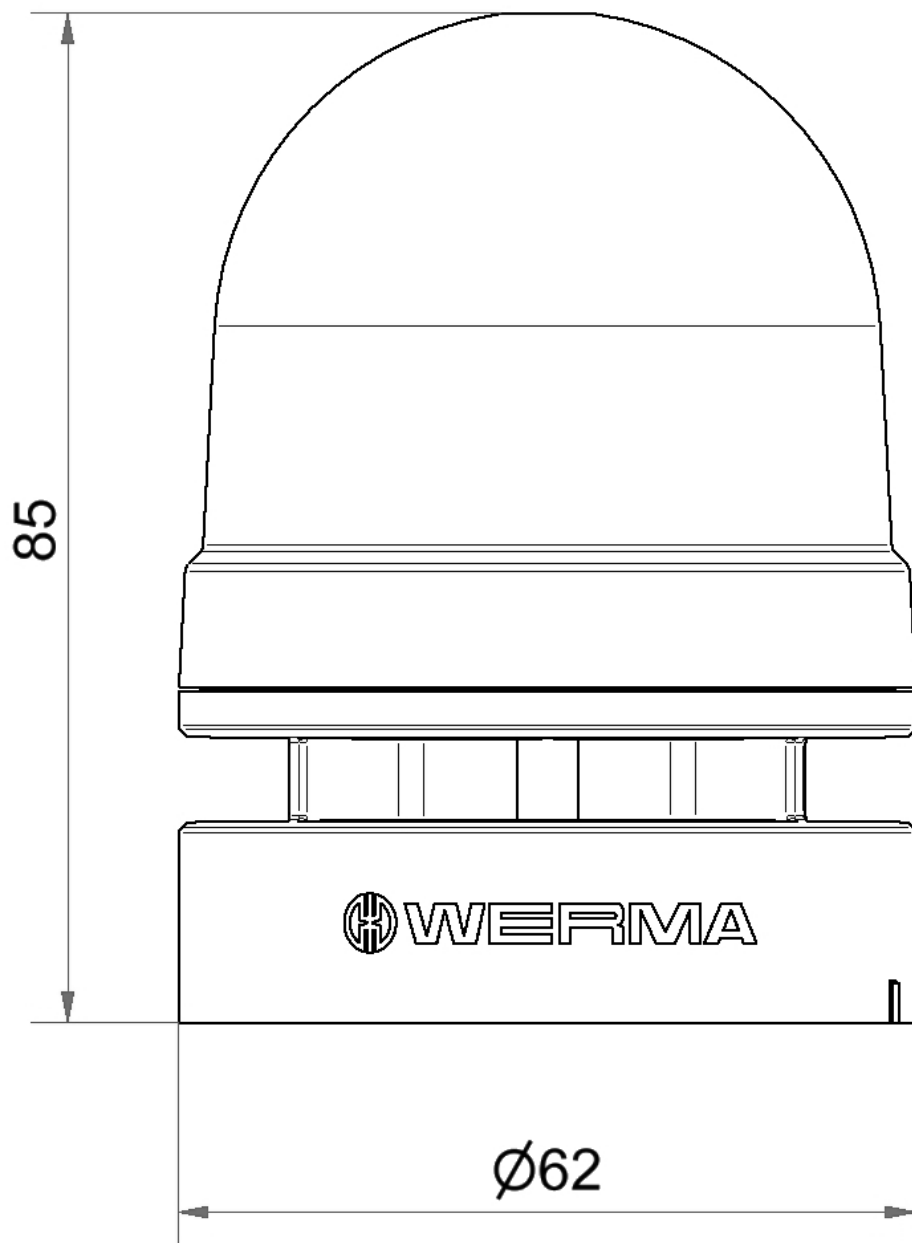

Mini / EvoSIGNAL

Mini TwinFLASH Combi 115-230VAC YE

DRAWING

For additional installation and mounting information, refer to the appropriate user guide at www.werma.com. This printed copy is for information only and is subject to alteration.