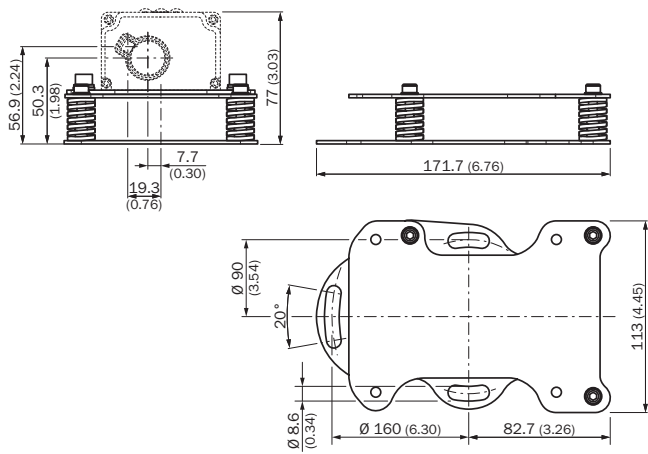

### Detailed technical data

#### Technical specifications

<b>Accessory group</b>	Terminal and alignment brackets
<b>Accessory family</b>	Alignment brackets
<b>Items supplied</b>	Mounting hardware included
<b>Description</b>	Alignment unit for DS/DT500, stainless steel (1.4541), incl. mounting material

Dimensional drawing (Dimensions in mm (inch))