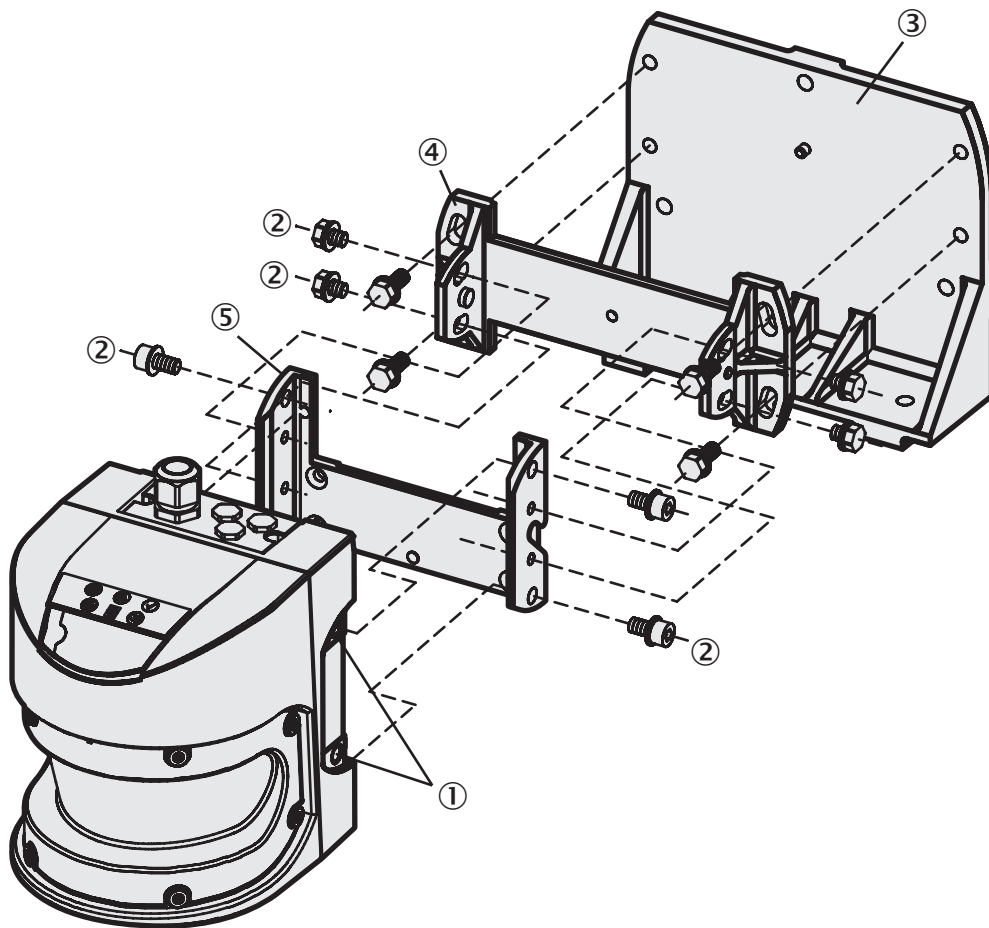

Mounting kit 3

SICK
Sensor Intelligence.

Ordering information

Type	Part no.
Mounting kit 3	2015625

Other models and accessories → www.sick.com/

Detailed technical data

Technical specifications

Accessory group	Mounting brackets and plates
Accessory family	Mounting brackets
Material	Aluminum
Packing unit	1 piece
Description	Mounting bracket for rear mounting on wall, floor, or machine, adjustable longitudinal and lateral axes, only in conjunction with mounting kit 1 (2015623) and 2 (2015624)

Dimensional drawing (Dimensions in mm (inch))

Instruction for installation

- ① Threaded holes M8x9
- ② Mounting screws
- ③ Mounting kit 3
- ④ Mounting kit 2
- ⑤ Mounting kit 1

Mounting bracket

- ① Mounting kit 1
- ② Mounting kit 2
- ③ Mounting kit 3
- ④ Device