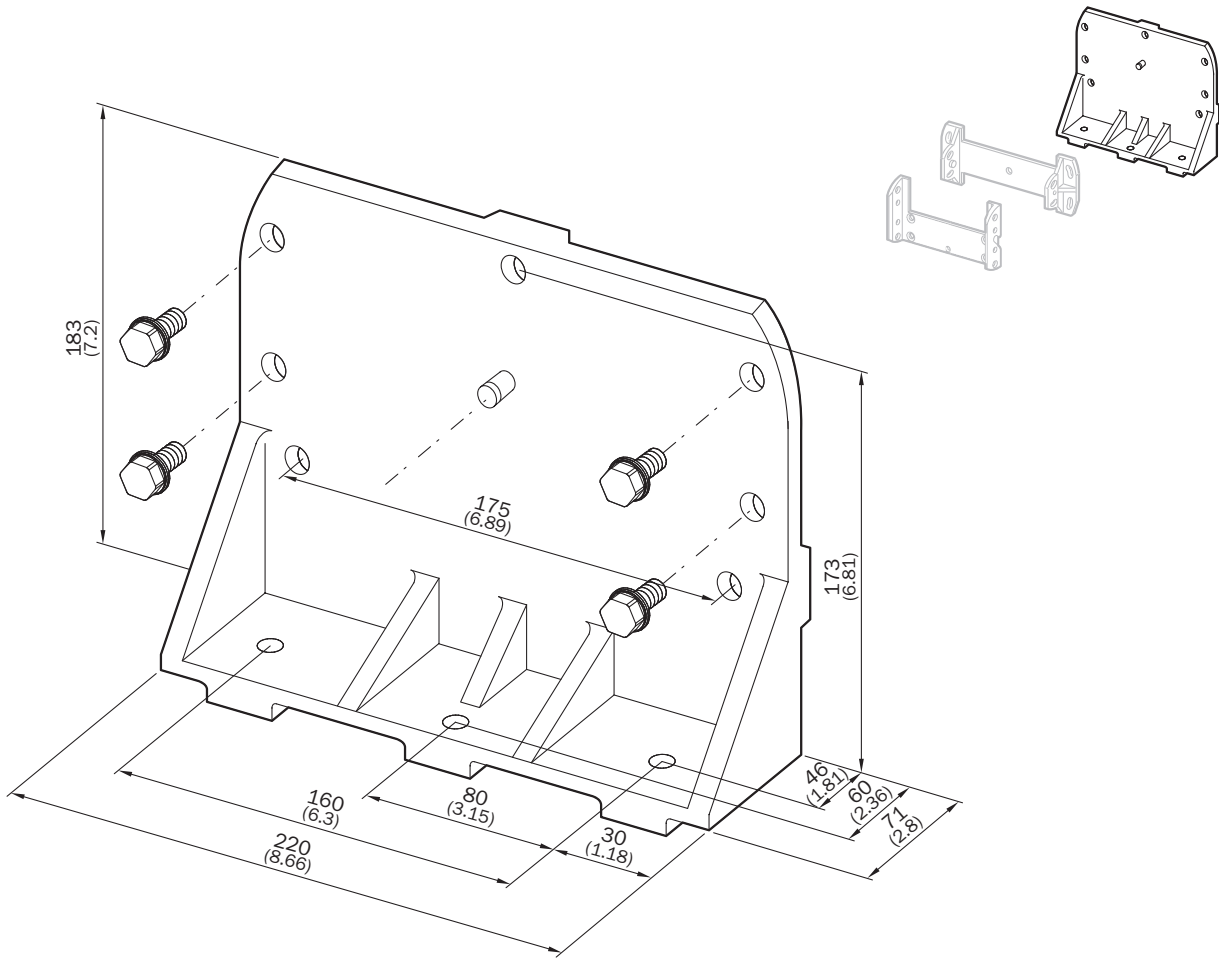

Mounting kit 3

SICK
Sensor Intelligence.

Ordering information

Type	Part no.
Mounting kit 3	2015625

Other models and accessories → www.sick.com/

Detailed technical data

Technical specifications

Accessory group	Mounting brackets and plates
Accessory family	Mounting brackets
Material	Aluminum
Packing unit	1 piece
Description	Mounting bracket for rear mounting on wall, floor, or machine, adjustable longitudinal and lateral axes, only in conjunction with mounting kit 1 (2015623) and 2 (2015624)

Dimensional drawing (Dimensions in mm (inch))

Instruction for installation

- ① Threaded holes M8x9
- ② Mounting screws
- ③ Mounting kit 3
- ④ Mounting kit 2
- ⑤ Mounting kit 1

Mounting bracket

- ① Mounting kit 1
- ② Mounting kit 2
- ③ Mounting kit 3
- ④ Device