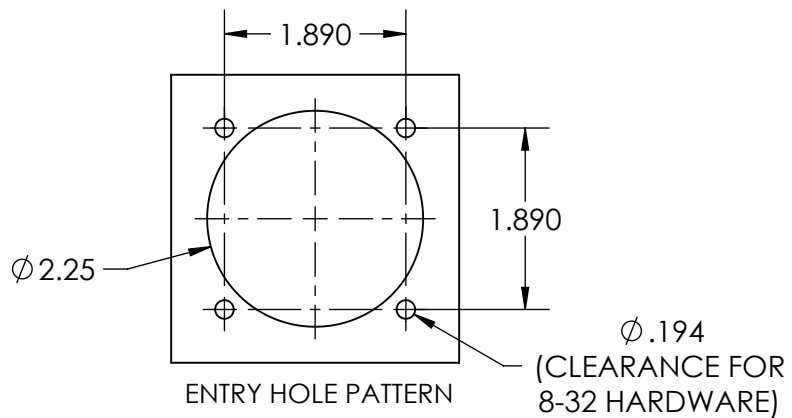

|  |  |
|--|--|
| TOLERANCES UNLESS OTHERWISE SPECIFIED  |  |
| MACHINED SURFACES $\sqrt[125]{\text{MAX}}$   | <b>ENGLISH</b><br><b>0.X ±0.05</b><br><b>0.XX ±0.01</b><br><b>0.XXX ±0.005</b> |
| GROUND SURFACES $\sqrt[32]{\text{MAX}}$  |  |
| ANGLE TOLERANCE ±1°  |  |
| REMOVE BURRS & SHARP EDGES TO .015 MAX.  |  |
|  DIMENSIONS SHOWN IN OVALS ARE INSPECTION DIMENSIONS. |  |