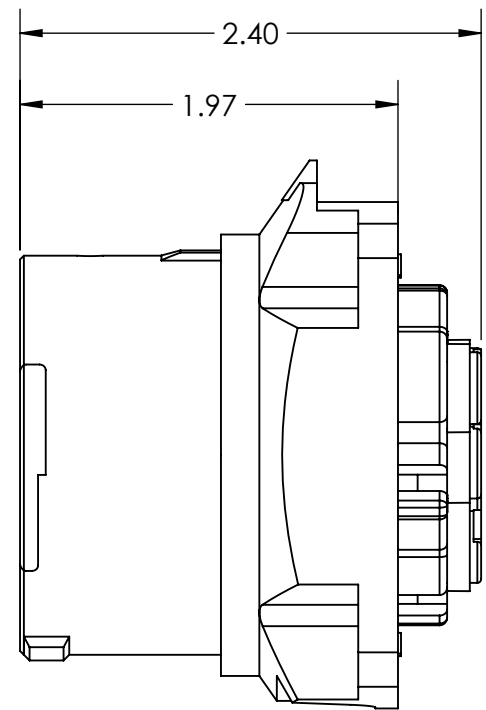

|  |  |
|--|--|
| TOLERANCES UNLESS OTHERWISE SPECIFIED  |  |
| MACHINED SURFACES $\sqrt[125]{\text{MAX}}$   | <b>ENGLISH</b><br><b>0.X ±0.05</b><br><b>0.XX ±0.01</b><br><b>0.XXX ±0.005</b> |
| GROUND SURFACES $\sqrt[32]{\text{MAX}}$  |  |
| ANGLE TOLERANCE ±1°  |  |
| REMOVE BURRS & SHARP EDGES TO .015 MAX.  |  |
|  DIMENSIONS SHOWN IN OVALS ARE INSPECTION DIMENSIONS. |  |

|   |             |                   |  |
|---|-------------|-------------------|--|
|  |             | DRAWING TITLE:    |  |
| DRAWN   | APPROVED    | DXN30 INLET       |  |
| DATE:   | SCALE       | MATERIAL:         |  |
|   | NTS         | BLACK POLY CASING |  |
| SHEET:  | PART NUMBER | REVISION          |  |
| 1 OF 1  | 22-38xxx    |                   |  |