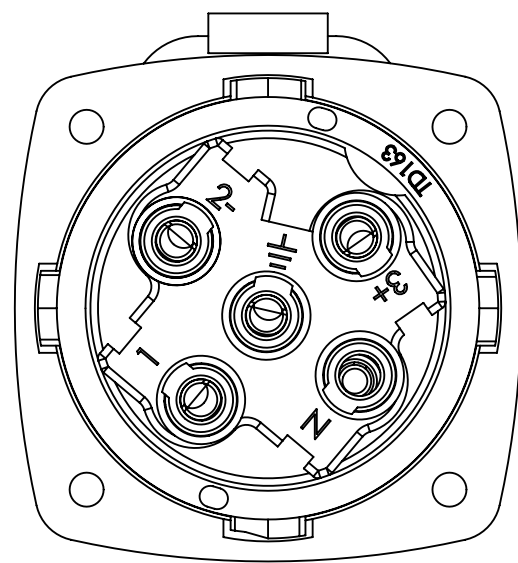

|  |  |
|--|--|
| TOLERANCES UNLESS OTHERWISE SPECIFIED  |  |
| MACHINED SURFACES $\sqrt[125]{\text{MAX}}$   | <b>ENGLISH</b><br><b>0.X ±0.05</b><br><b>0.XX ±0.01</b><br><b>0.XXX ±0.005</b> |
| GROUND SURFACES $\sqrt[32]{\text{MAX}}$  |  |
| ANGLE TOLERANCE ±1°  |  |
| REMOVE BURRS & SHARP EDGES TO .015 MAX.  |  |
|  DIMENSIONS SHOWN IN OVALS ARE INSPECTION DIMENSIONS. |  |

|   |             |                   |  |
|---|-------------|-------------------|--|
|  |             | DRAWING TITLE:    |  |
| DRAWN   | APPROVED    | DXN30 INLET       |  |
| DATE:   | SCALE       | MATERIAL:         |  |
|   | NTS         | BLACK POLY CASING |  |
| SHEET:  | PART NUMBER | REVISION          |  |
| 1 OF 1  | 22-38xxx    |                   |  |