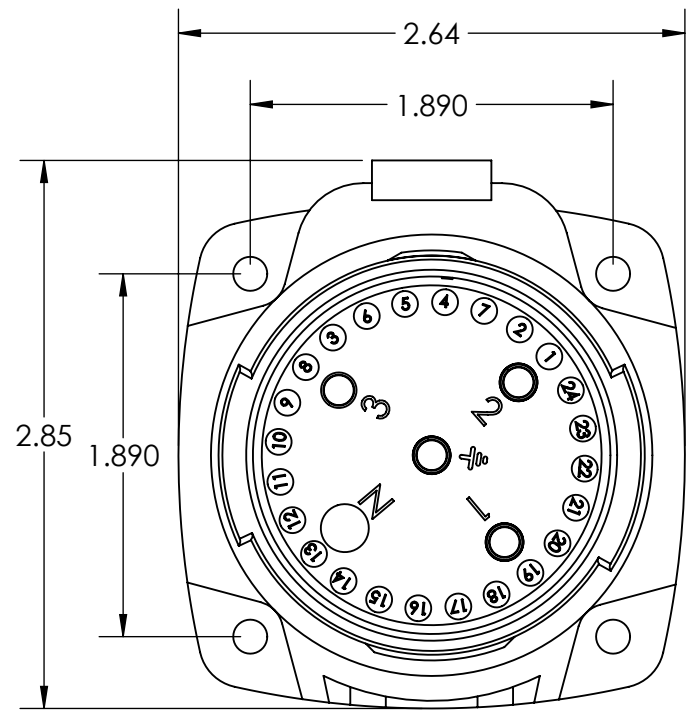

|  |  |
|--|--|
| TOLERANCES UNLESS OTHERWISE SPECIFIED  |  |
| MACHINED SURFACES $\sqrt[125]{\text{MAX}}$   | <b>ENGLISH</b><br><b>0.X ±0.05</b><br><b>0.XX ±0.01</b><br><b>0.XXX ±0.005</b> |
| GROUND SURFACES $\sqrt[32]{\text{MAX}}$  |  |
| ANGLE TOLERANCE ±1°  |  |
| REMOVE BURRS & SHARP EDGES TO .015 MAX.  |  |
|  DIMENSIONS SHOWN IN OVALS ARE INSPECTION DIMENSIONS. |  |

|   |             |                   |  |
|---|-------------|-------------------|--|
|  |             | DRAWING TITLE:    |  |
| DRAWN   | APPROVED    | DXN30 INLET       |  |
| DATE:   | SCALE       | MATERIAL:         |  |
|   | NTS         | BLACK POLY CASING |  |
| SHEET:  | PART NUMBER | REVISION          |  |
| 1 OF 1  | 22-38xxx    |                   |  |