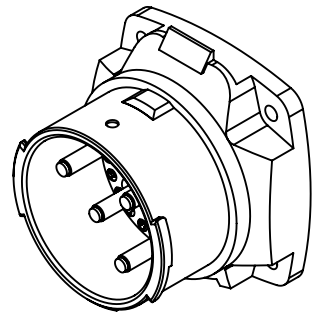

This drawing is the property of MELTRIC Corporation, Franklin (Milwaukee), Wisconsin, USA. Any unauthorized copying of this drawing by any means, ENG/RD/06 REV: 20 ISSUED DATE: 11/15/11 or disclosure of its contents to any person not authorized by MELTRIC Corporation or its agents to receive it, is strictly prohibited.

TOLERANCES UNLESS OTHERWISE SPECIFIED	
MACHINED SURFACES $\sqrt[125]{\text{MAX}}$	ENGLISH 0.X ±0.05 0.XX ±0.01 0.XXX ±0.005
GROUND SURFACES $\sqrt[32]{\text{MAX}}$	
ANGLE TOLERANCE ±1°	
REMOVE BURRS & SHARP EDGES TO .015 MAX.	
DIMENSIONS SHOWN IN OVALS ARE INSPECTION DIMENSIONS.	

		DRAWING TITLE:	
DRAWN	APPROVED	DXN30 INLET	
DATE:	SCALE	MATERIAL:	
	NTS	BLACK POLY CASING	
SHEET:	PART NUMBER	REVISION	
1 OF 1	22-38xxx